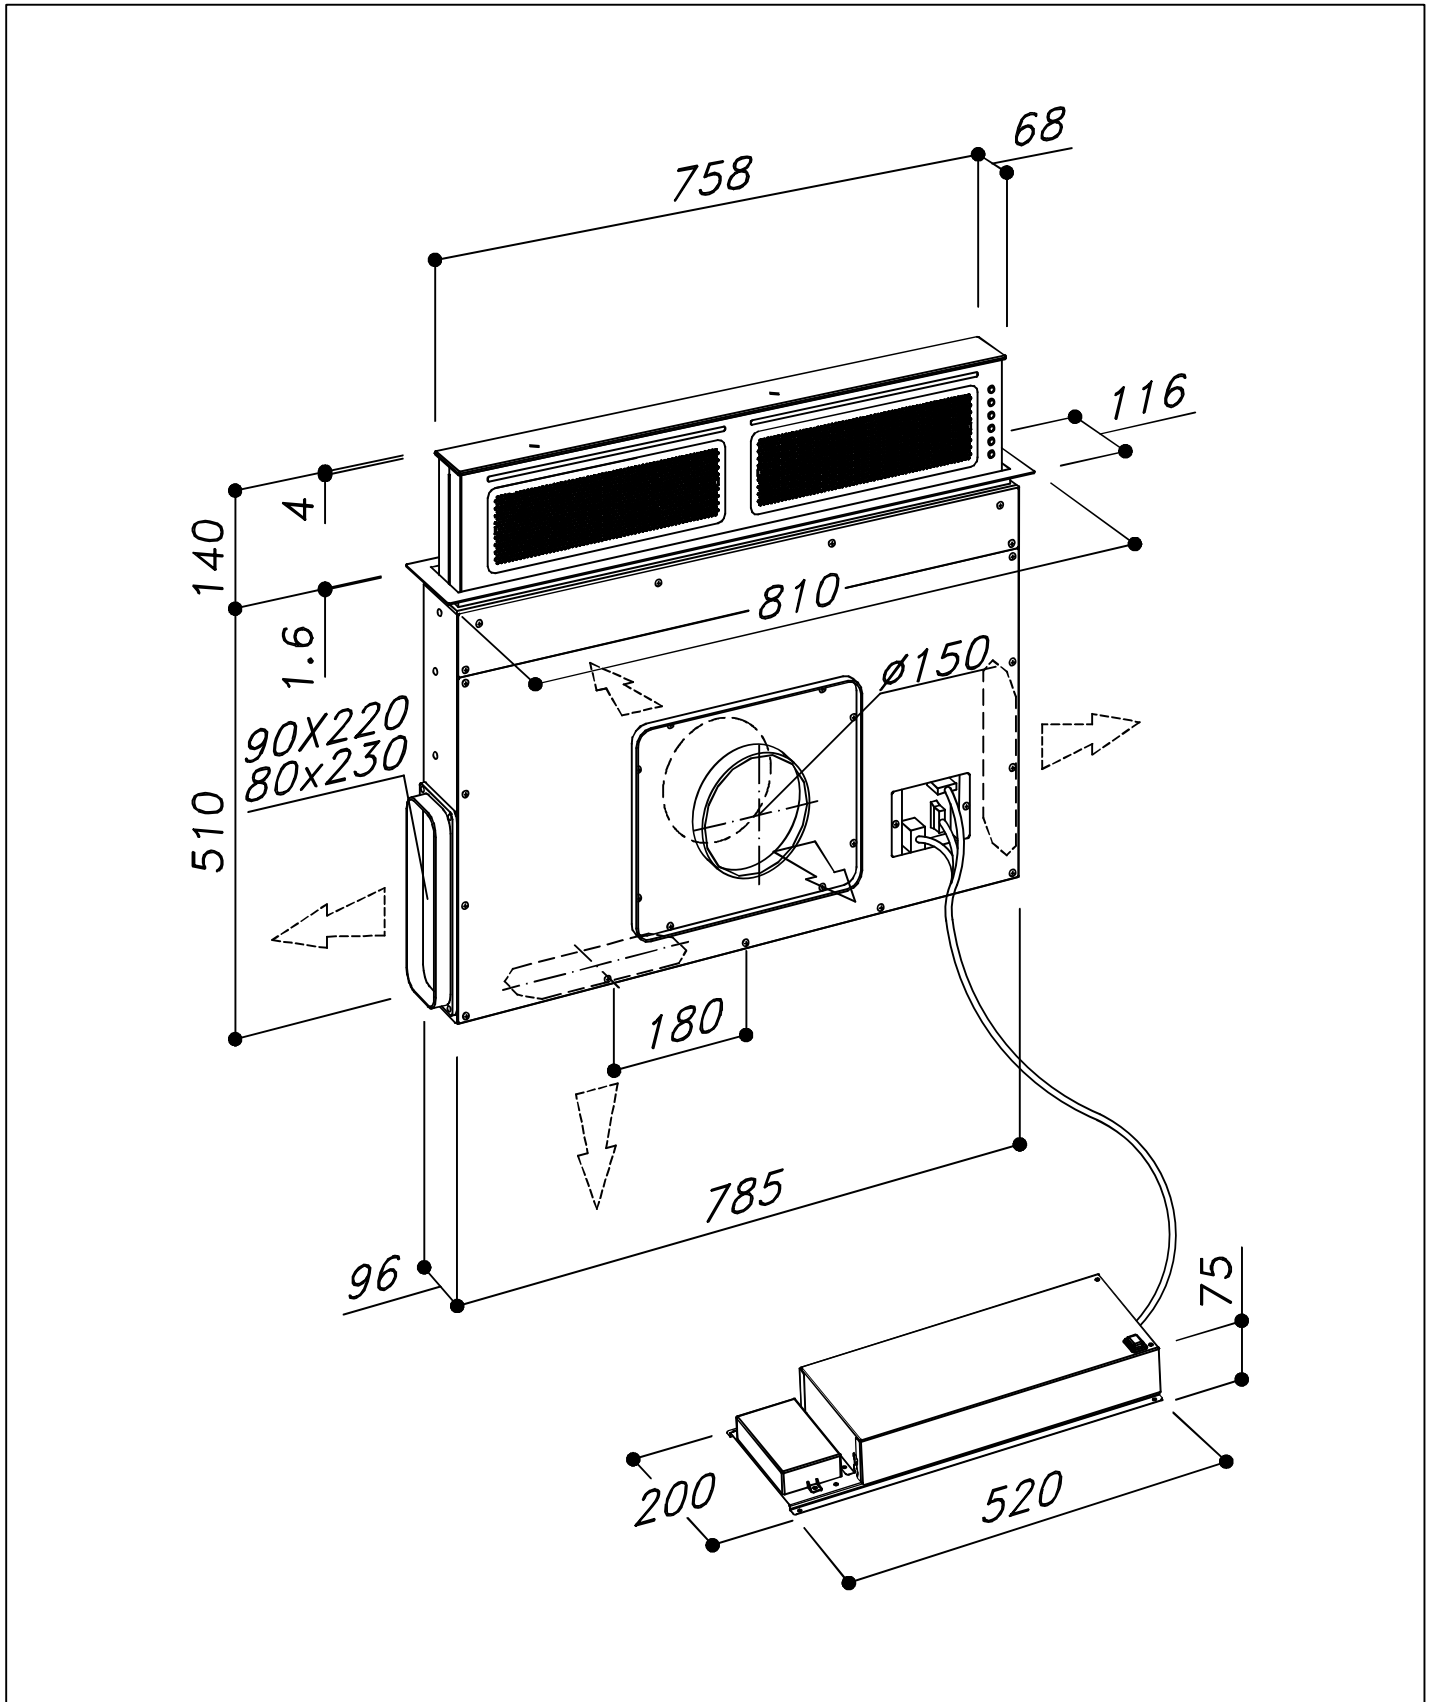

# SDD 11

External motor

Apertura Top: 100x790 (mm)

Rectangular opening: 100x790 (mm)

Nov. 2014