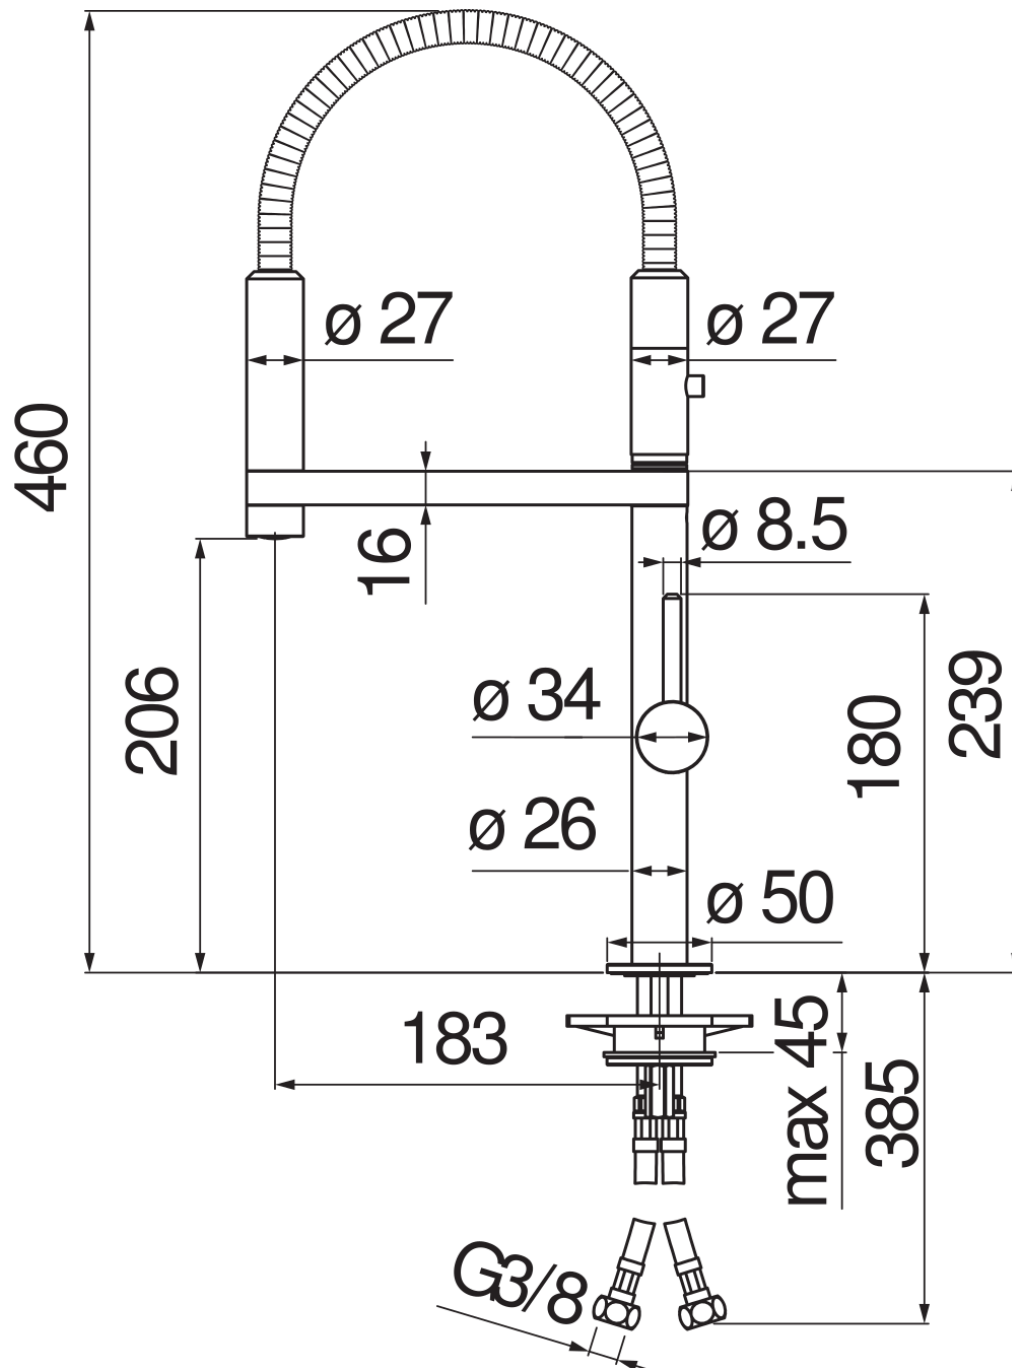

SPECIFICATIONS

Single control
Inox
360° swivel spout
Anti limescale aerator M 24 x 1
Single-jet 360° adjustable hand shower with magnetic support
ø 3/8" stainless steel flexible pipe
50% two step cartridge for water saving
Packaging: 56,5 x 29 x 7,1 cm / 0,01163 m³ / 2,74 kg

CERTIFICATIONS

FLOW RATE DIAGRAM: HOT/COLD WATER

FLOW RATE DIAGRAM: MIXED WATER