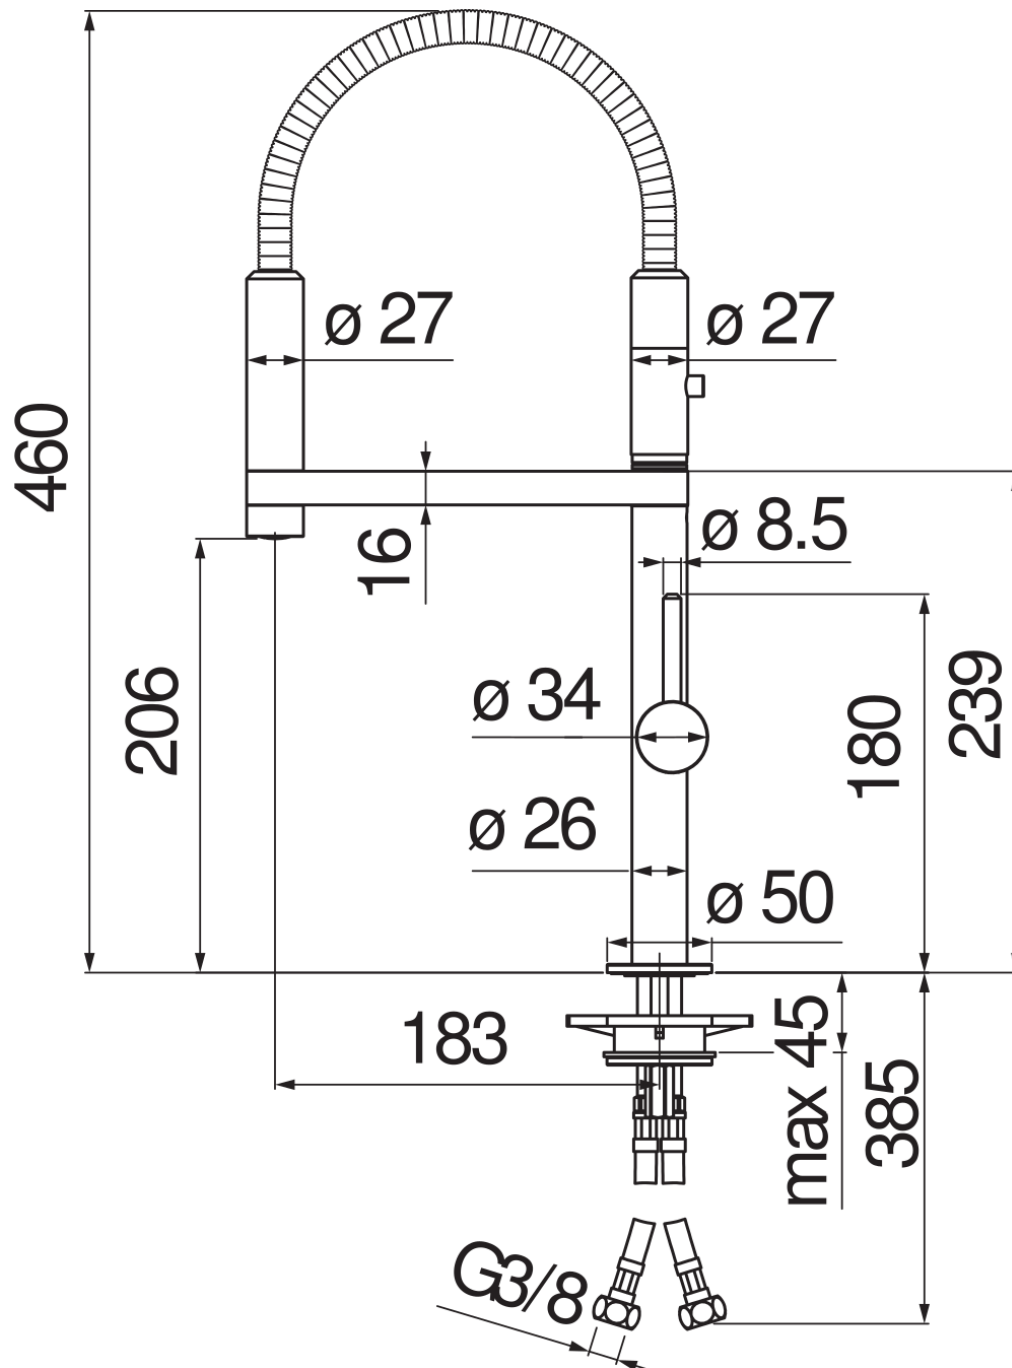

SPECIFICATIONS

Single control
Chrome
360° swivel spout
Anti limescale aerator M 24 x 1
Single-jet 360° adjustable hand shower with magnetic support
ø 3/8" stainless steel flexible pipe
50% two step cartridge for water saving
Packaging: 56,5 x 29 x 7,1 cm / 0,01163 m³ / 2,74 kg

CERTIFICATIONS

FLOW RATE DIAGRAM: HOT/COLD WATER

FLOW RATE DIAGRAM: MIXED WATER