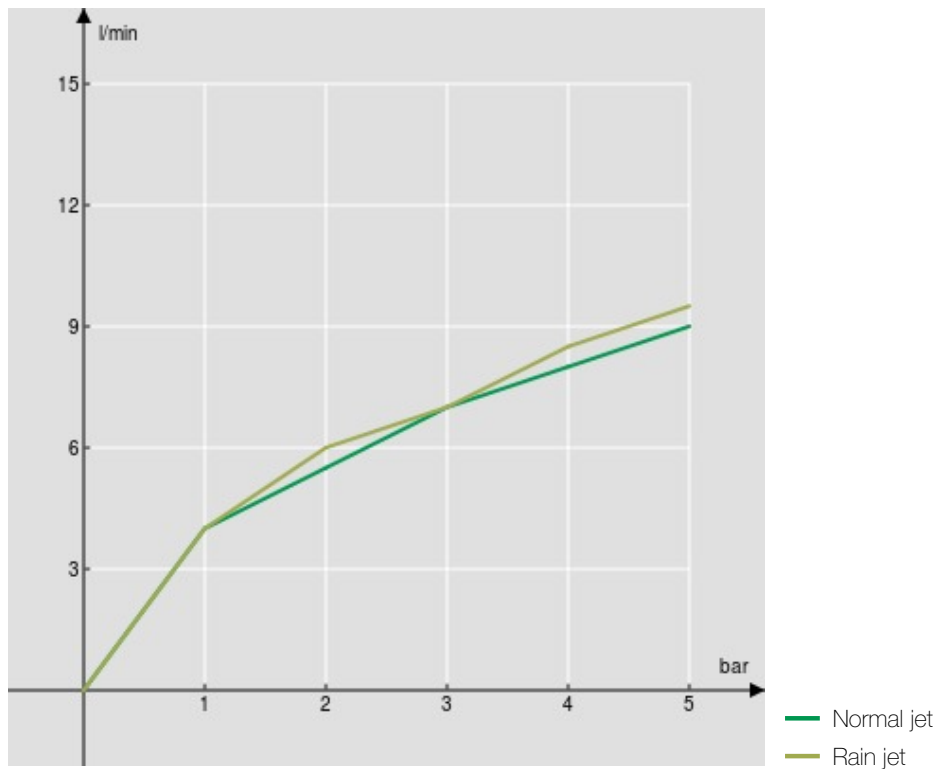

SPECIFICATIONS

Single control

Chrome

360° swivel spout

Adjustable 2-jet hand shower

ø 3/8" stainless steel flexible pipe

50% two step cartridge for water saving

Packaging: 56,5 x 29 x 7,1 cm / 0,011633 m³ / 2,72 kg

FLOW RATE DIAGRAM: HOT/COLD WATER

FLOW RATE DIAGRAM: MIXED WATER