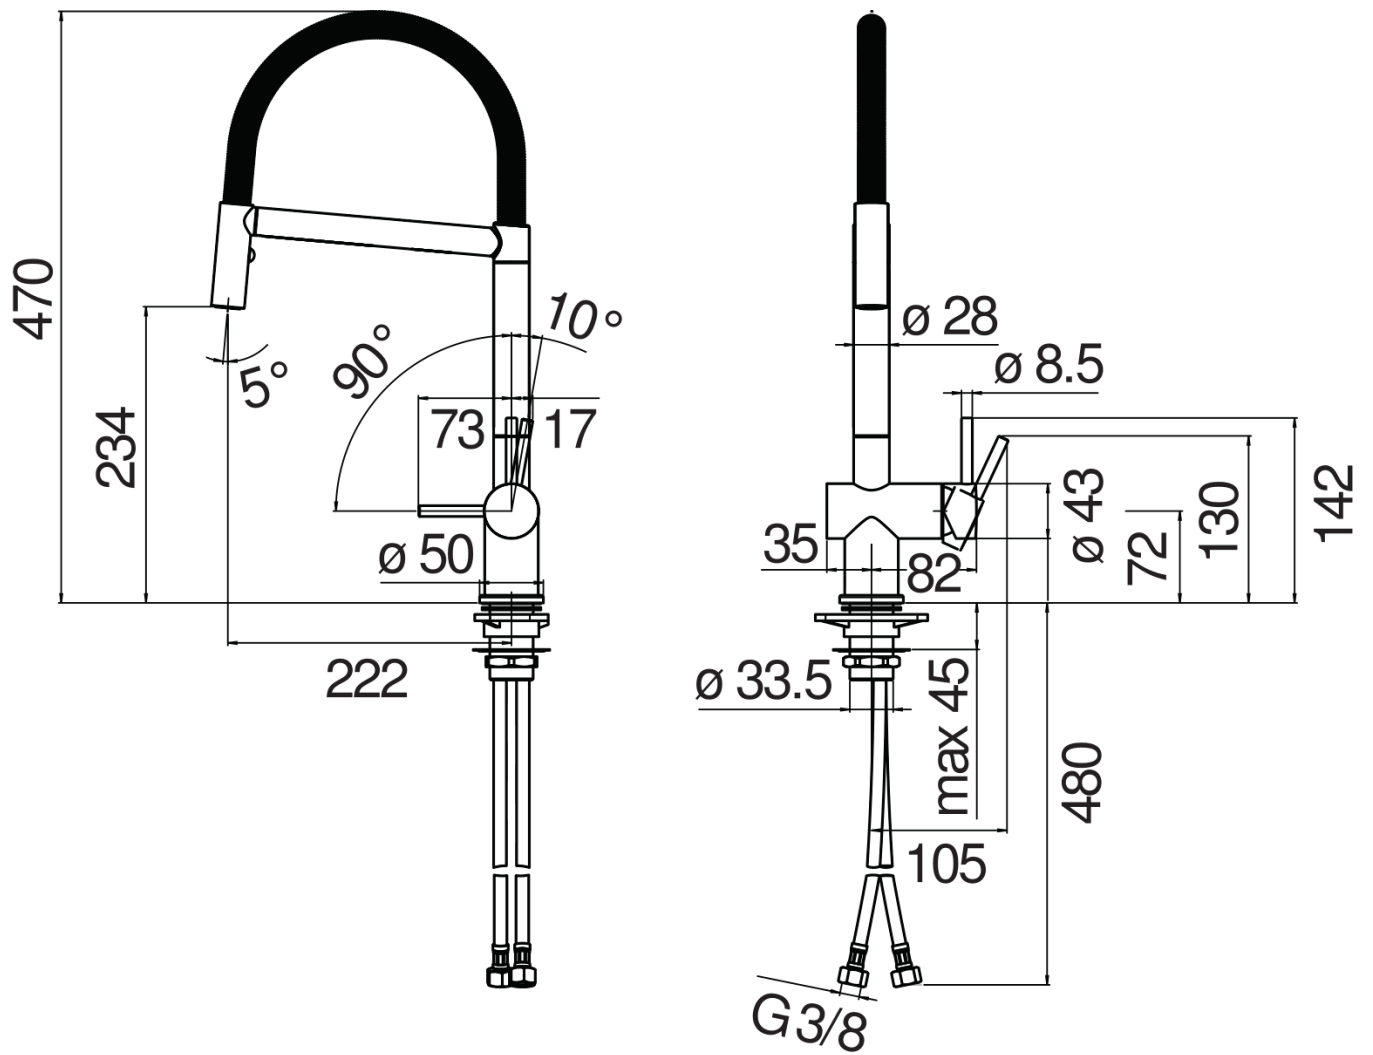

SPECIFICATIONS

Single control

Chrome

360° swivel spout

Adjustable 2-jet hand shower

ø 3/8" stainless steel flexible pipe

50% two step cartridge for water saving

Packaging: 56,5 x 29 x 7,1 cm / 0,011633 m³ / 2,72 kg

FLOW RATE DIAGRAM: HOT/COLD WATER

FLOW RATE DIAGRAM: MIXED WATER