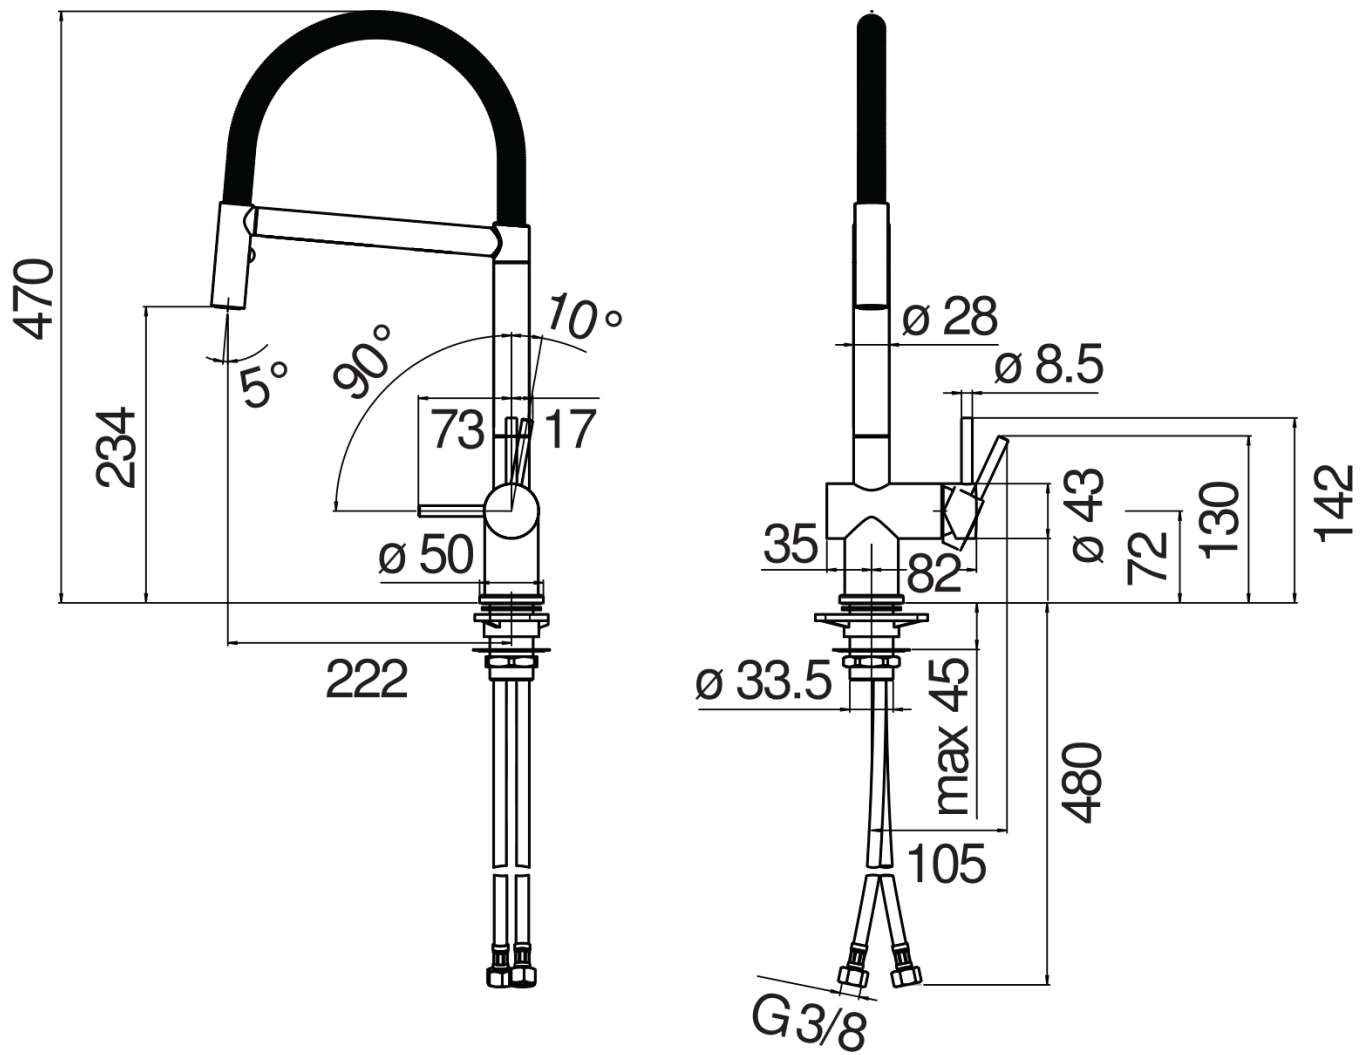

SPECIFICATIONS

Single control

Velvet black

360° swivel spout

Adjustable 2-jet hand shower

ø 3/8" stainless steel flexible pipe

50% two step cartridge for water saving

Packaging: 56,5 x 29 x 7,1 cm / 0,011633 m³ / 2,72 kg

FLOW RATE DIAGRAM: HOT/COLD WATER

FLOW RATE DIAGRAM: MIXED WATER