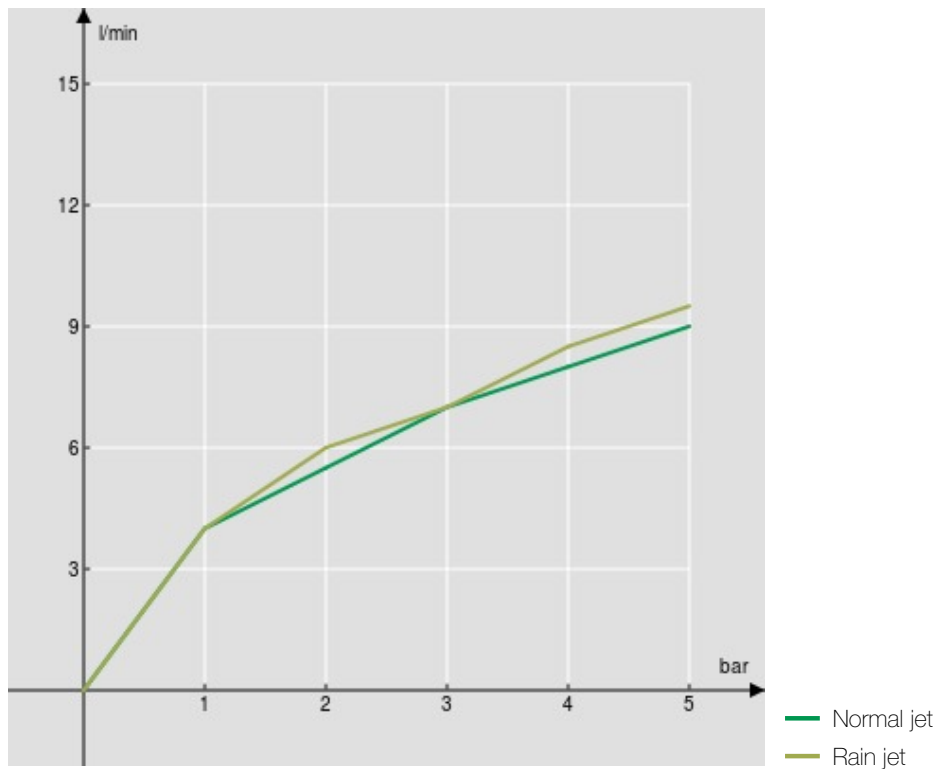

SPECIFICATIONS

Single control

Velvet black

360° swivel spout

Adjustable 2-jet hand shower

ø 3/8" stainless steel flexible pipe

50% two step cartridge for water saving

Packaging: 56,5 x 29 x 7,1 cm / 0,011633 m³ / 2,72 kg

FLOW RATE DIAGRAM: HOT/COLD WATER

FLOW RATE DIAGRAM: MIXED WATER