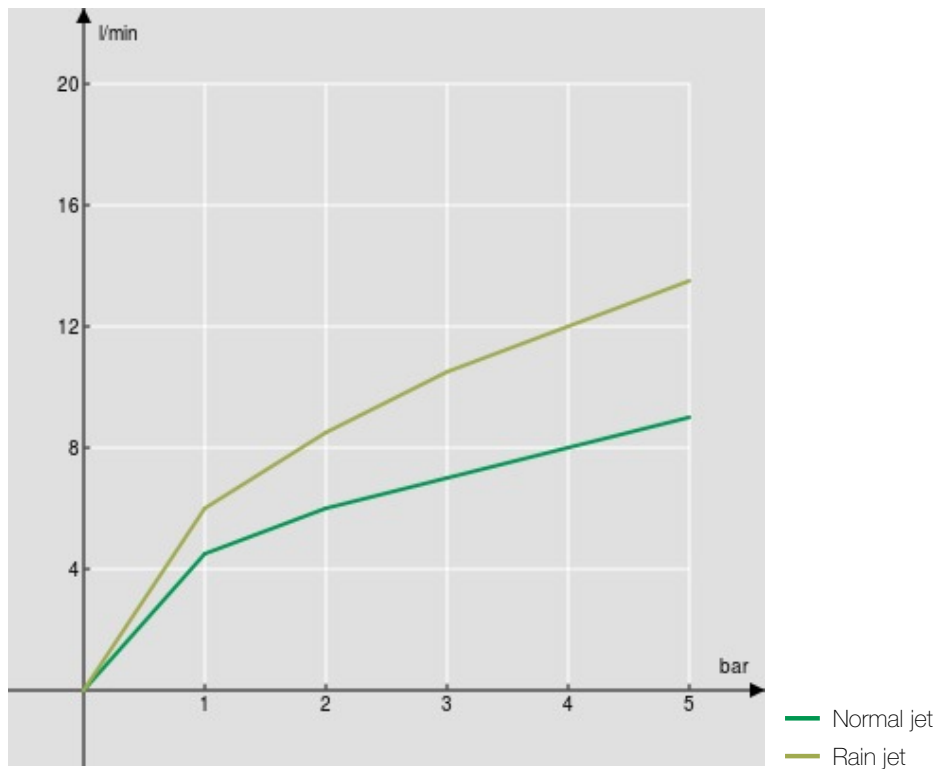

FLOW RATE DIAGRAM: MIXED WATER