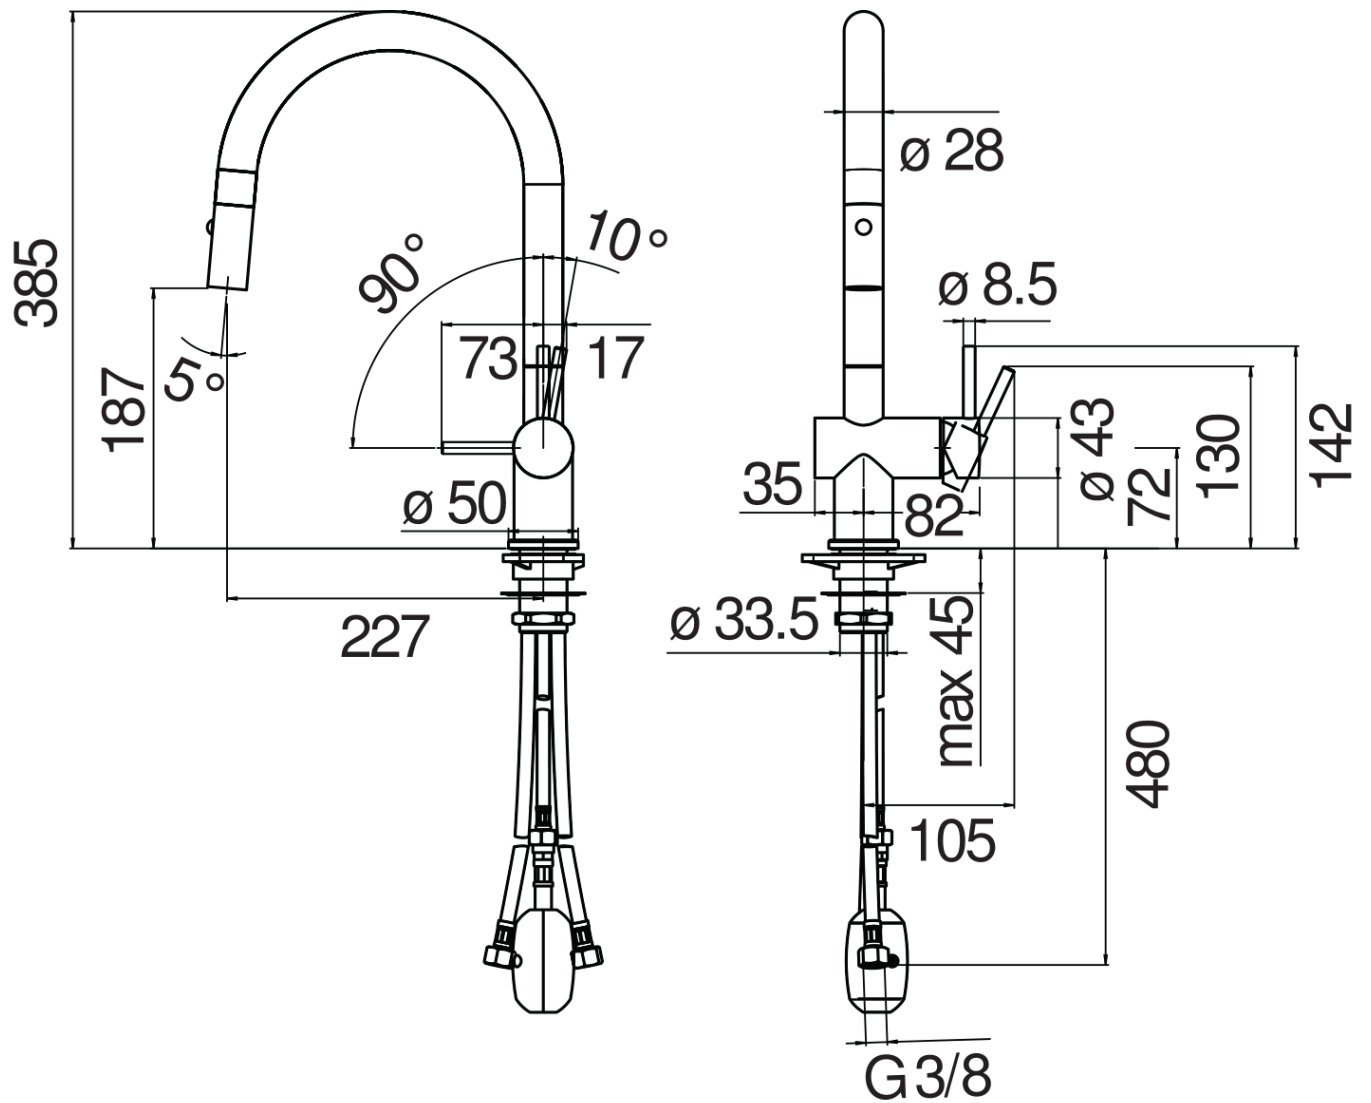

SPECIFICATIONS

Single control
Inox
360° swivel spout
Pull-out 2-jet hand shower
ø 3/8" stainless steel flexible pipe
50% two step cartridge for water saving
Packaging: 56,5 x 29 x 7,1 cm / 0,01163 m³ / 2,97 kg

CERTIFICATIONS

FLOW RATE DIAGRAM: HOT/COLD WATER

FLOW RATE DIAGRAM: MIXED WATER