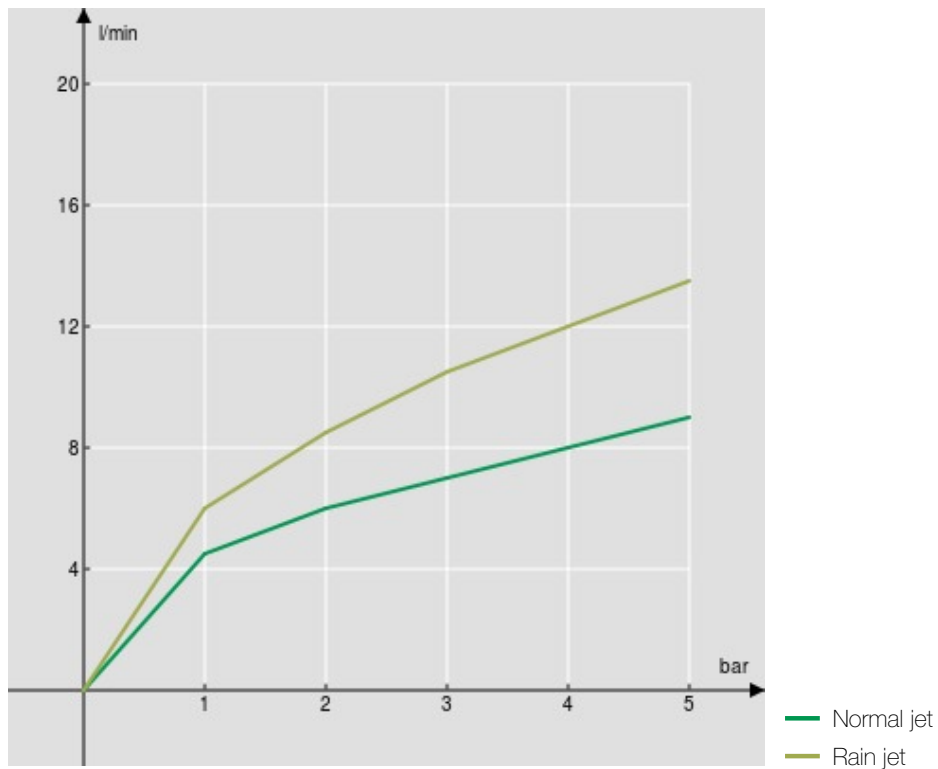

FLOW RATE DIAGRAM: MIXED WATER