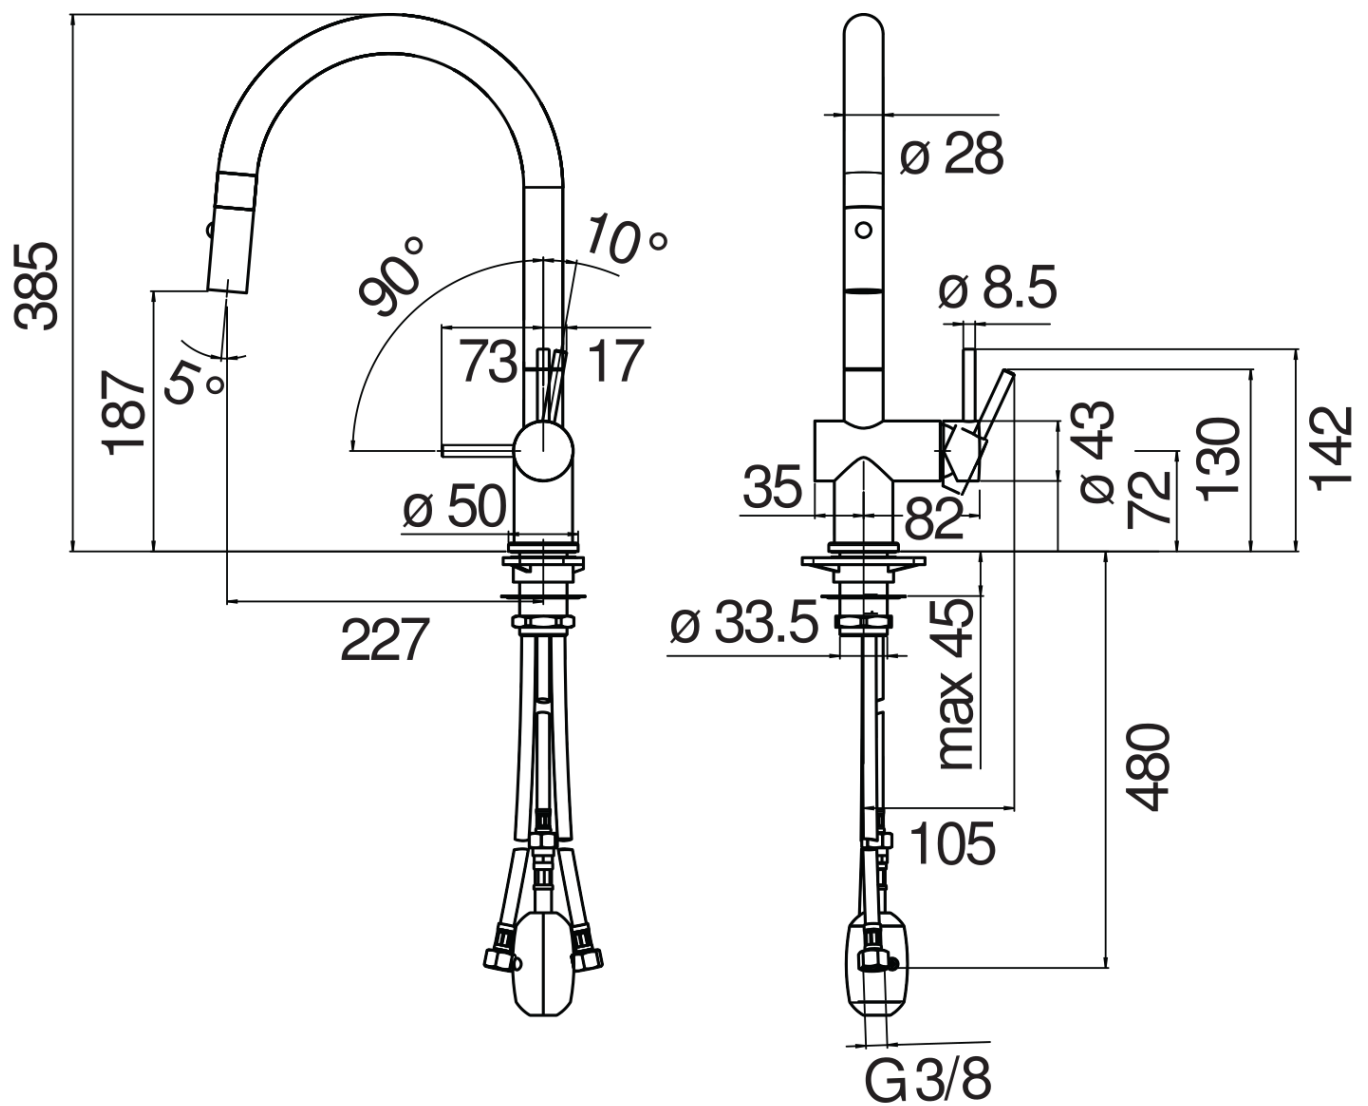

SPECIFICATIONS

Single control
Chrome
360° swivel spout
Pull-out 2-jet hand shower
ø 3/8" stainless steel flexible pipe
50% two step cartridge for water saving
Packaging: 56,5 x 29 x 7,1 cm / 0,01163 m³ / 2,97 kg

CERTIFICATIONS

FLOW RATE DIAGRAM: HOT/COLD WATER

FLOW RATE DIAGRAM: MIXED WATER