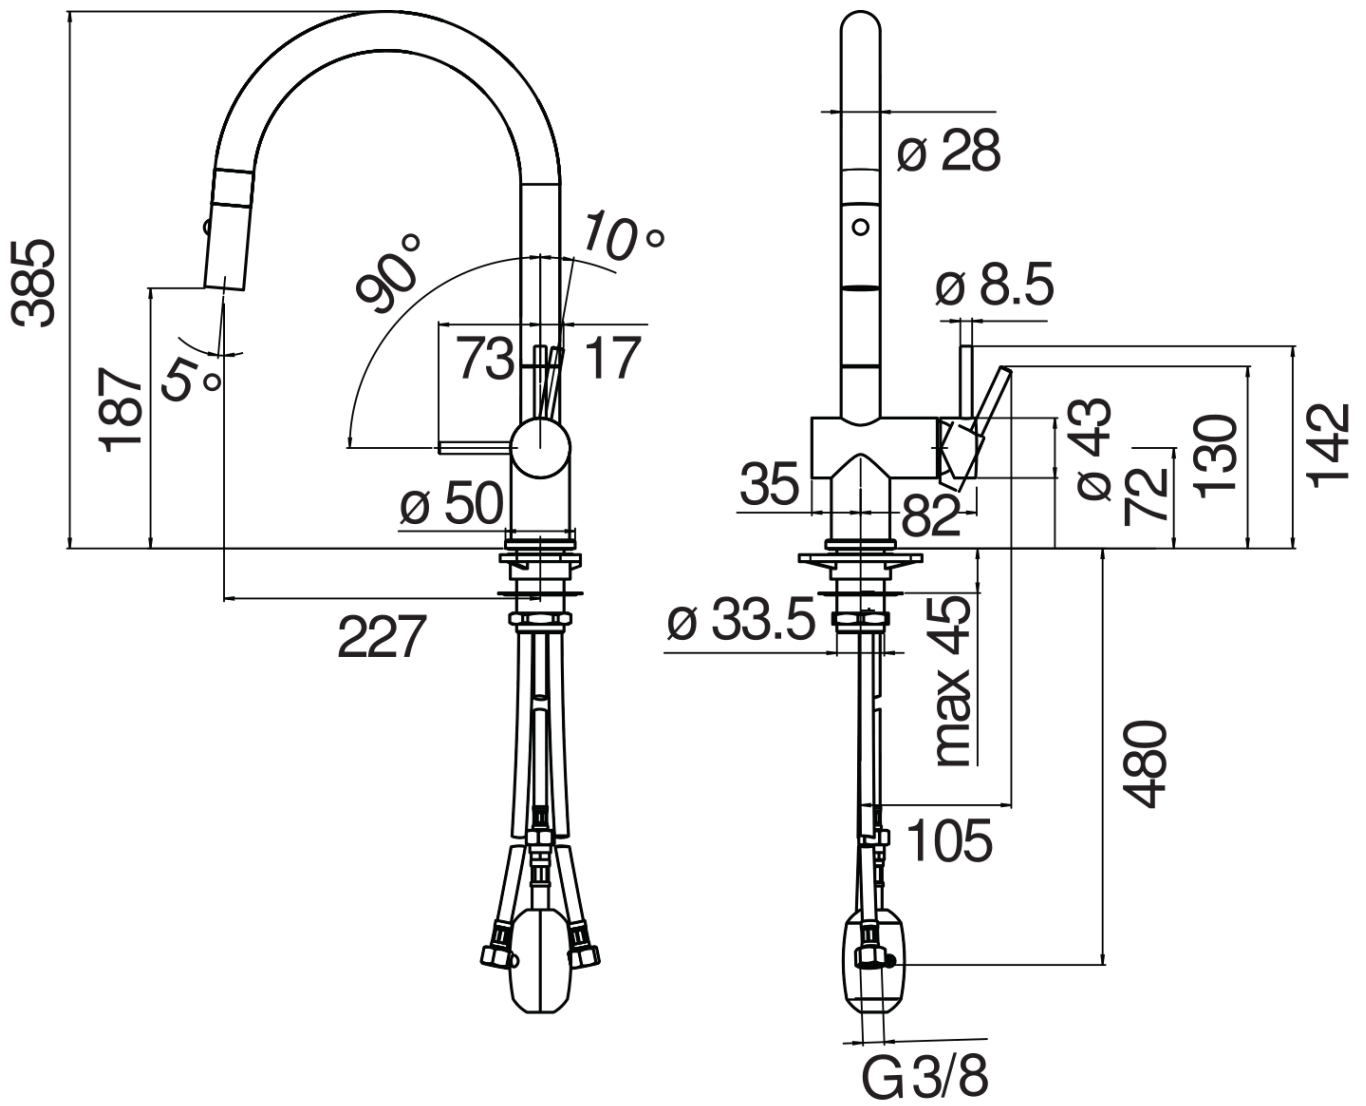

SPECIFICATIONS

Single control
Velvet black
360° swivel spout
Pull-out 2-jet hand shower
ø 3/8" stainless steel flexible pipe
50% two step cartridge for water saving
Packaging: 56,5 x 29 x 7,1 cm / 0,01163 m³ / 2,97 kg

CERTIFICATIONS

FLOW RATE DIAGRAM: HOT/COLD WATER

FLOW RATE DIAGRAM: MIXED WATER