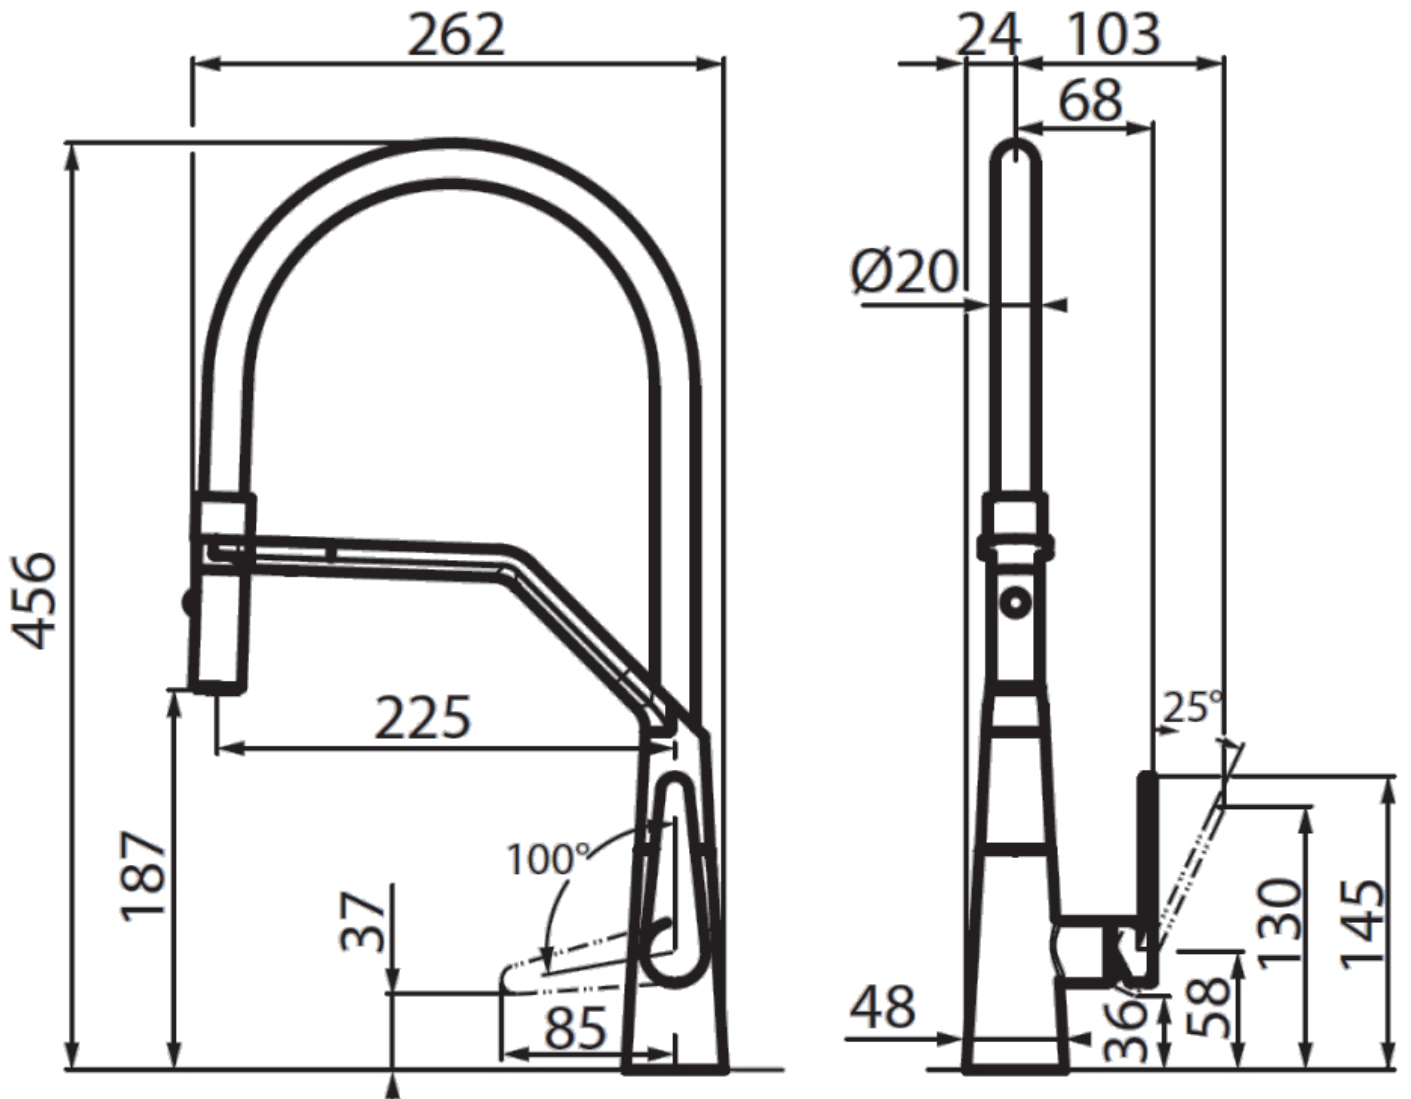

TECHNICAL DATA