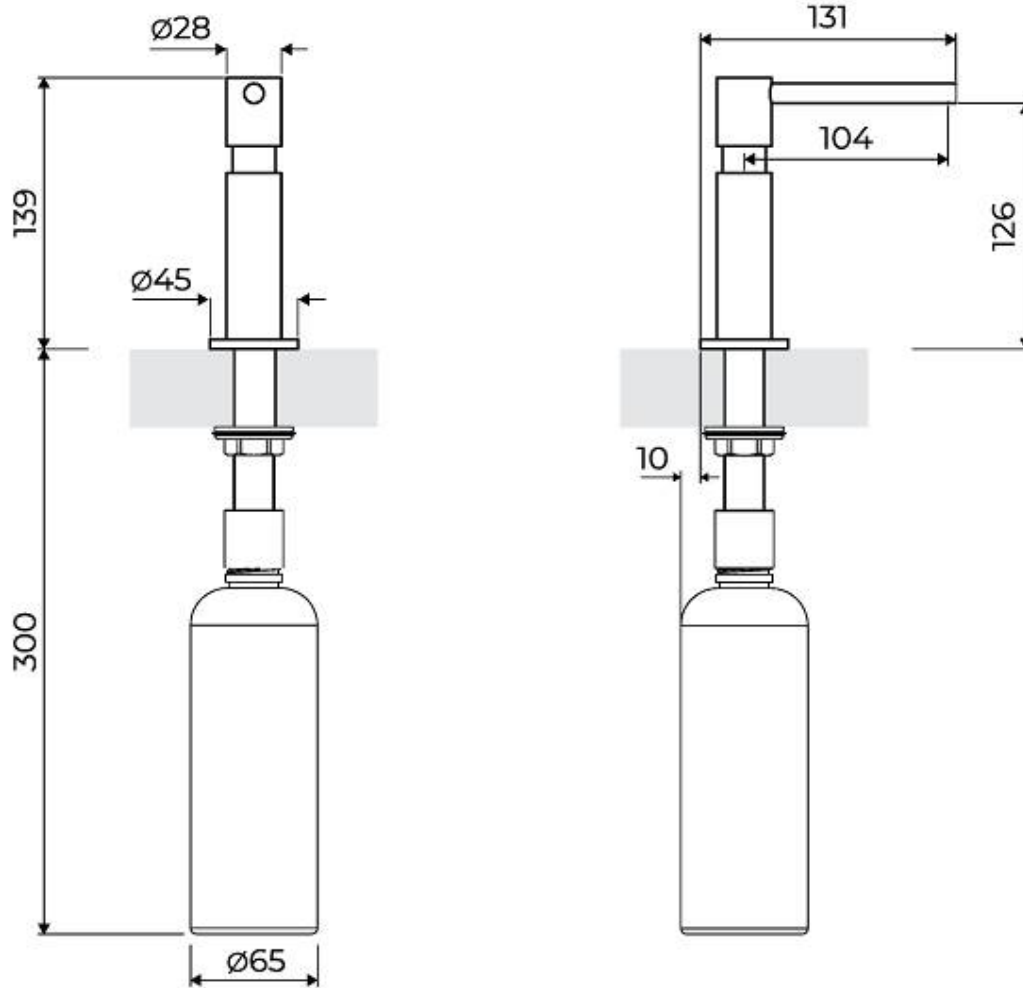

Dispenser Evo satin Gold

Accessories e Complementi

Code: 8520 159

Built-in dispenser for liquid detergent/soap

DETAILS

Coloring Gold

Finish PVD

Texture Brushed in line

Sink accessories Colander

Built-in hole Ø 35mm

TECHNICAL DATA

GALLERY