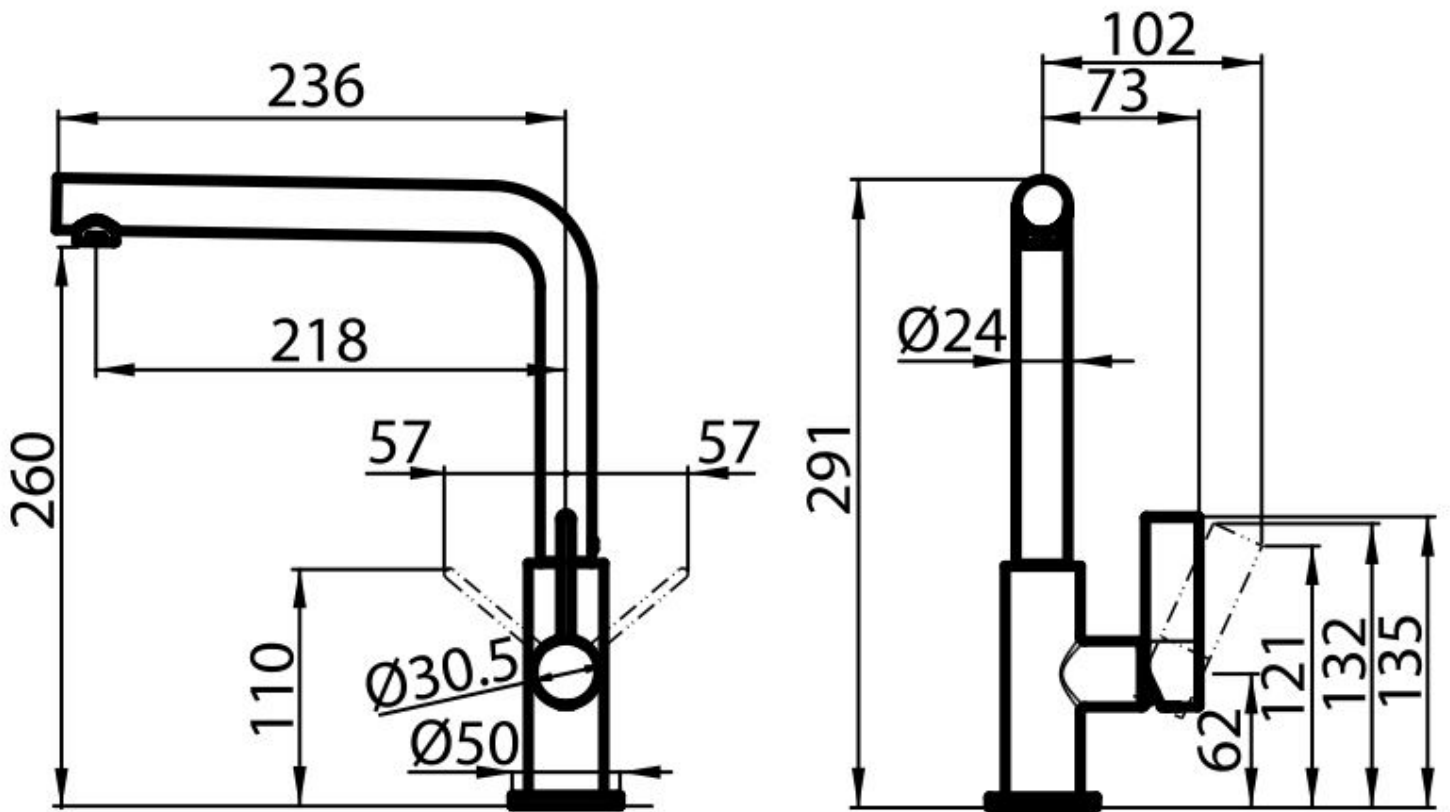

TECHNICAL DATA