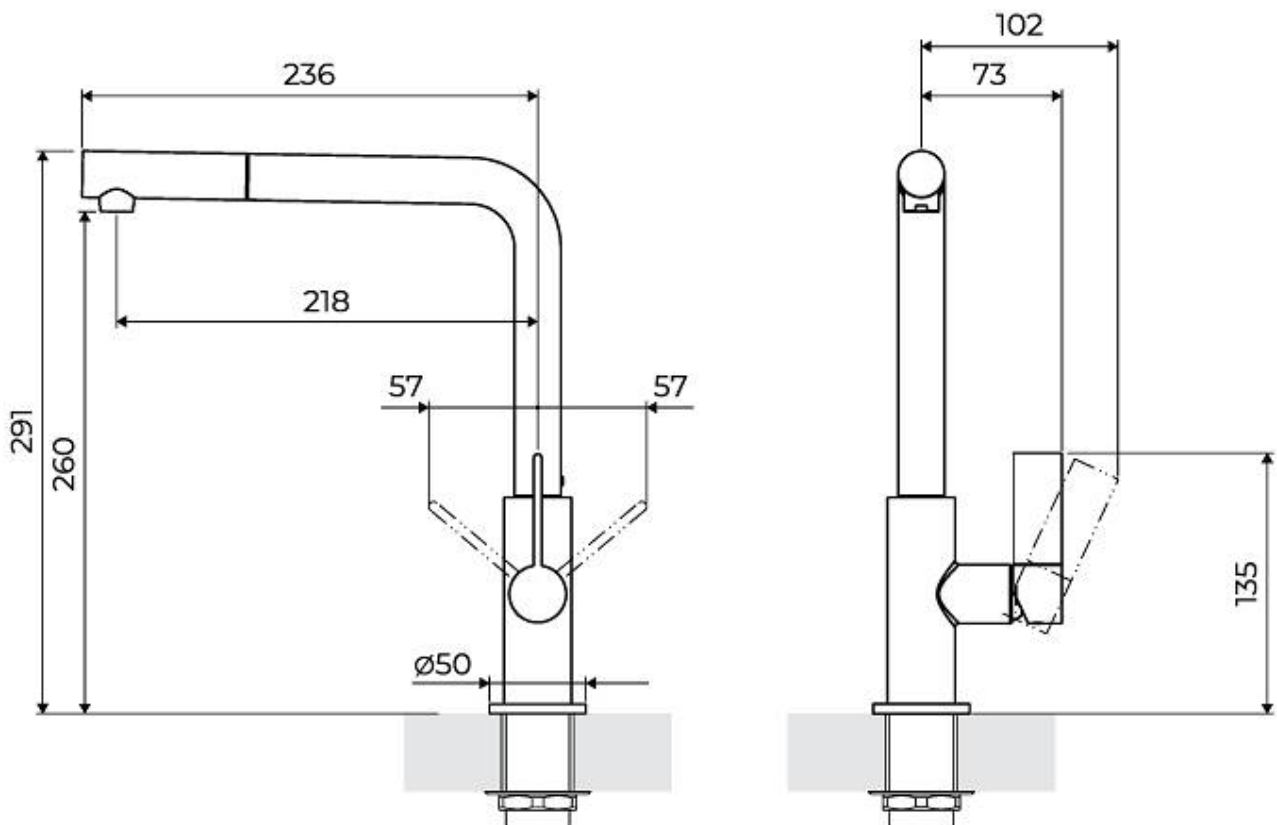

FEATURES

Rotating angle

All the taps have a wide angle of rotation. Some models even permit a full 360° rotation.

Strengthening plate

Foster's mixer taps are equipped with the strengthening plate that offers perfect stability on any sink.

TECHNICAL DATA