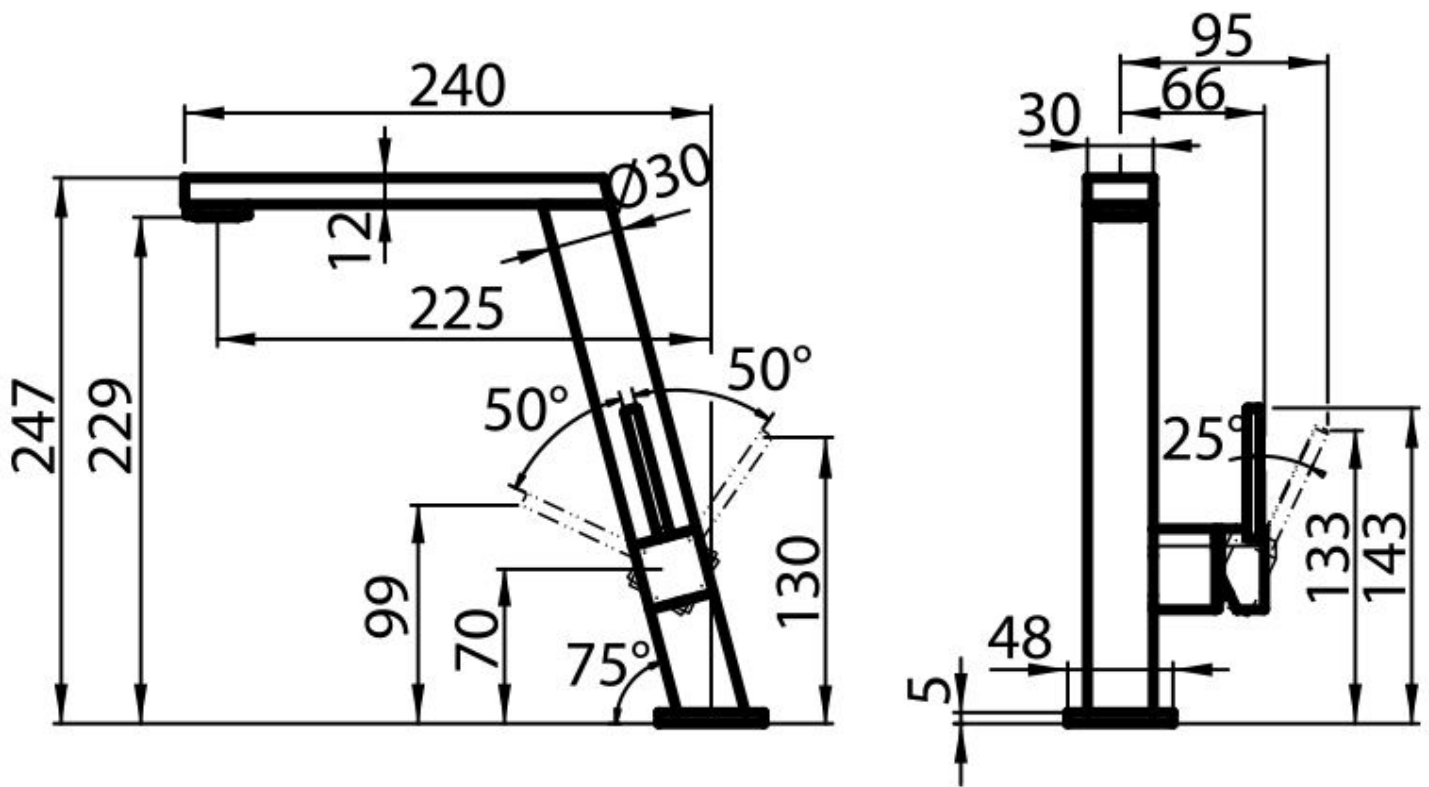

---

Strengthening plate  $\varnothing$ 48x48mm

---

Cartridge With ceramic discs

---

Mixer hole  $\varnothing$ 35mm

---

Max worktop thickness 40mm

### FEATURES

Rotating angle

All the taps have a wide angle of rotation. Some models even permit a full 360° rotation.

Strengthening plate

Foster's mixer taps are equipped with the strengthening plate that offers perfect stability on any sink.

## TECHNICAL DATA