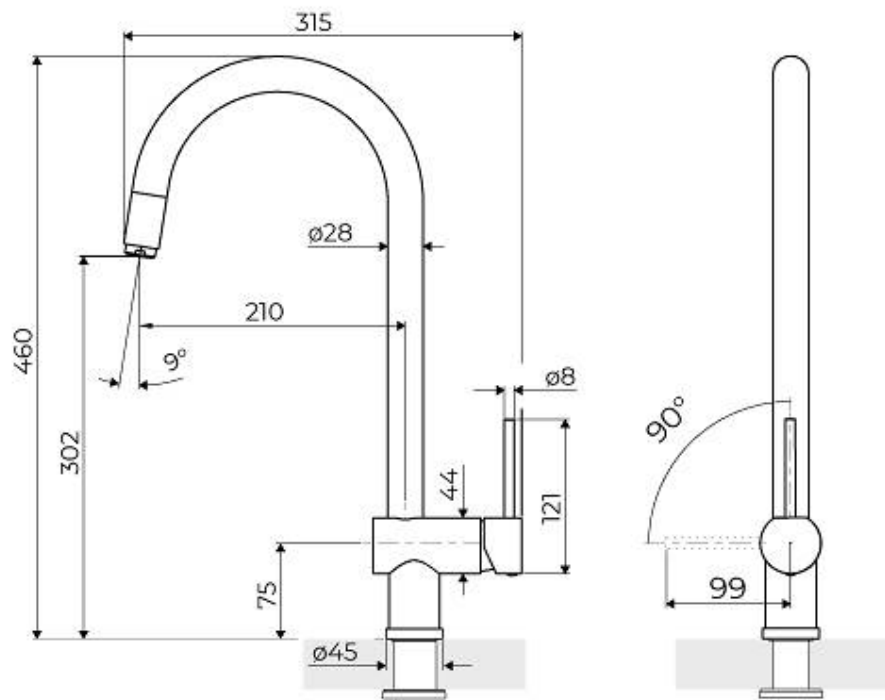

VOLTA GOLD

Mixer Taps

Code: 8491 109

DETAILS

Mixer type Single lever mixer tap with rotating barrel.

Coloring Gold

Material Brass

Texture Satin

Rotating angle 140°

Strengthening plate ø45mm

Cartridge With ceramic discs

Mixer hole ø35mm

Max worktop thickness 55mm

FEATURES

Rotating angle

All the taps have a wide angle of rotation. Some models even permit a full 360° rotation.

Strengthening plate

Foster's mixer taps are equipped with the strengthening plate that offers perfect stability on any sink.

TECHNICAL DATA

GALLERY