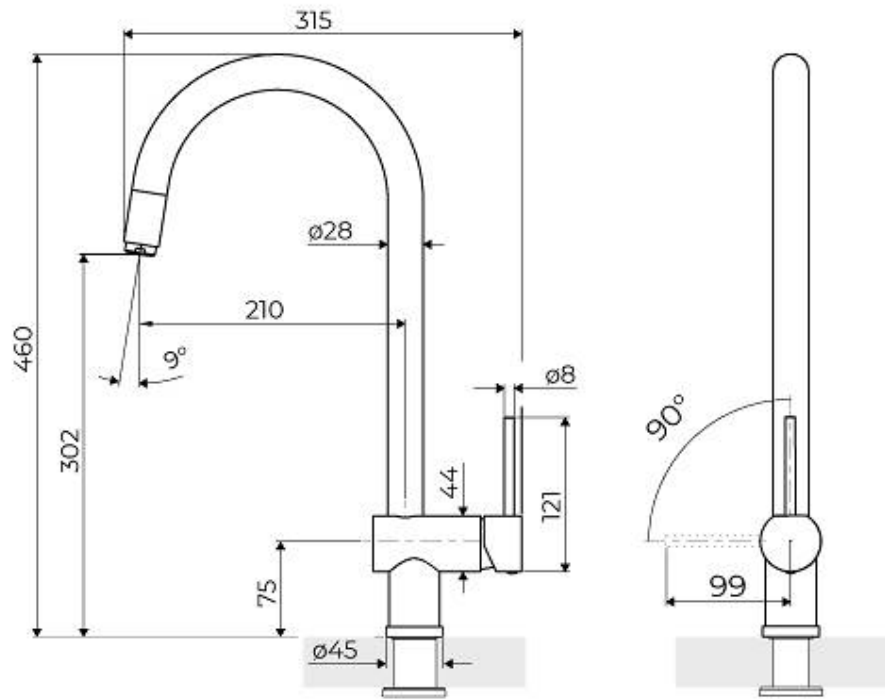

VOLTA COPPER

Mixer Taps

Code: 8491 108

DETAILS

Mixer type Single lever mixer tap with rotating barrel.

Coloring Copper

Material Brass

Texture Satin

Rotating angle 140°

Strengthening plate ø45mm

Cartridge With ceramic discs

Mixer hole ø35mm

Max worktop thickness 55mm

FEATURES

Rotating angle

All the taps have a wide angle of rotation. Some models even permit a full 360° rotation.

Strengthening plate

Foster's mixer taps are equipped with the strengthening plate that offers perfect stability on any sink.

TECHNICAL DATA

GALLERY