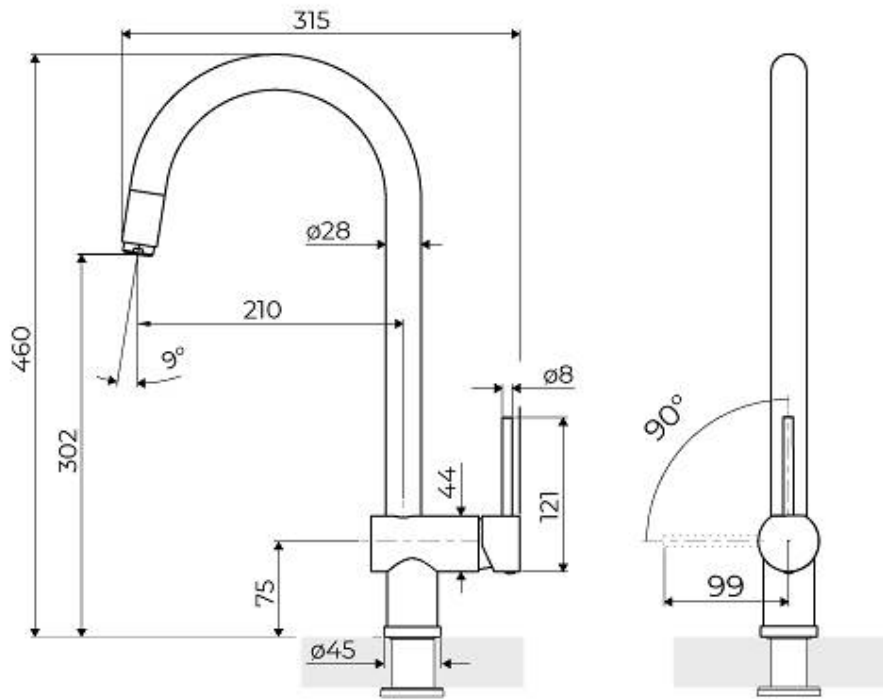

VOLTA GUN METAL

Mixer Taps

Code: 8491 106

DETAILS

Mixer type Single lever mixer tap with rotating barrel.

Coloring Gun Metal

Material Brass

Texture Satin

Rotating angle 140°

Strengthening plate ø45mm

Cartridge With ceramic discs

Mixer hole ø35mm

Max worktop thickness 55mm

FEATURES

Rotating angle

All the taps have a wide angle of rotation. Some models even permit a full 360° rotation.

Strengthening plate

Foster's mixer taps are equipped with the strengthening plate that offers perfect stability on any sink.

TECHNICAL DATA

GALLERY