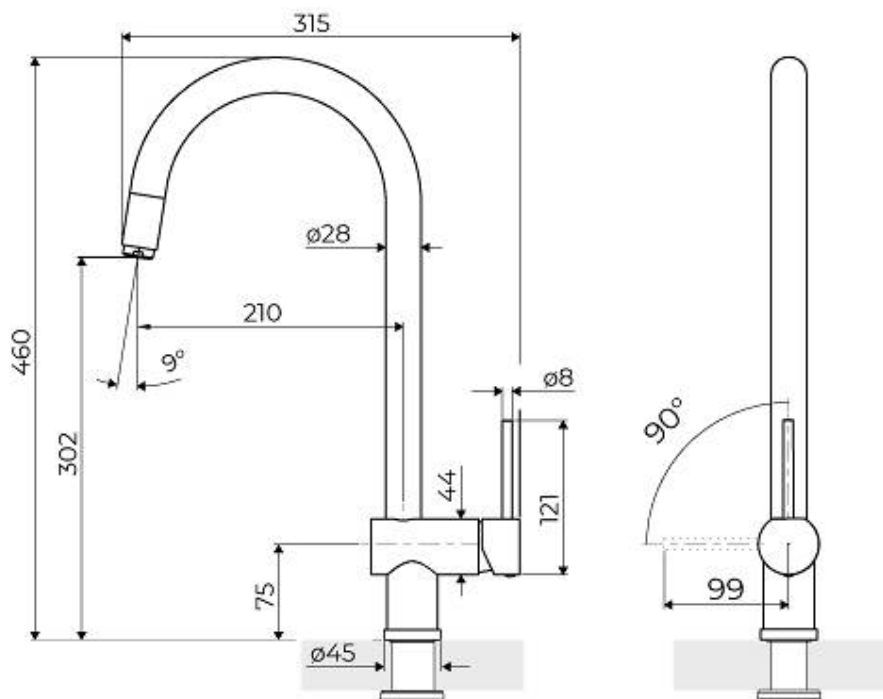

---

Strengthening plate ø45mm

---

Cartridge With ceramic discs

---

Mixer hole ø35mm

---

Max worktop thickness 55mm

### FEATURES

Rotating angle

All the taps have a wide angle of rotation. Some models even permit a full 360° rotation.

Strengthening plate

Foster's mixer taps are equipped with the strengthening plate that offers perfect stability on any sink.

## TECHNICAL DATA