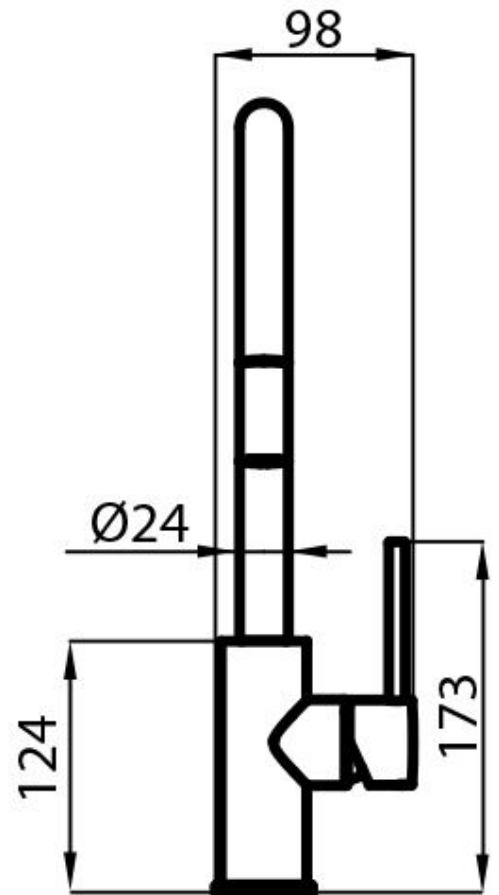

TECHNICAL DATA