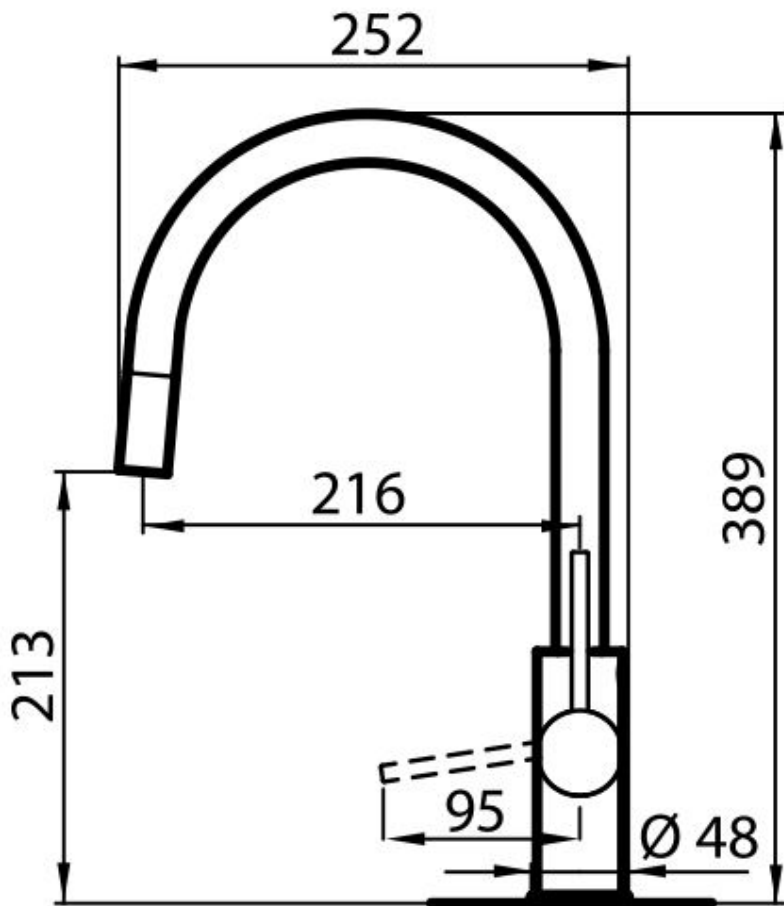

Mixer Tap Camillo satin

Mixer Taps

Code: 8467 100

DETAILS

Mixer type Single lever mixer tap with rotating barrel and extractable shower head.

Material Brass

Texture Satin

Rotating angle 170°

Strengthening plate ø48mm

Cartridge With ceramic discs

Mixer hole ø35mm

Max worktop thickness 40mm

FEATURES

170 ° rotation

Extractable head

The head of the tap is extractable, in order to easily reach any area of the sink.

Strengthening plate

Foster's mixer taps are equipped with the strengthening plate that offers perfect stability on any sink.

TECHNICAL DATA

GALLERY