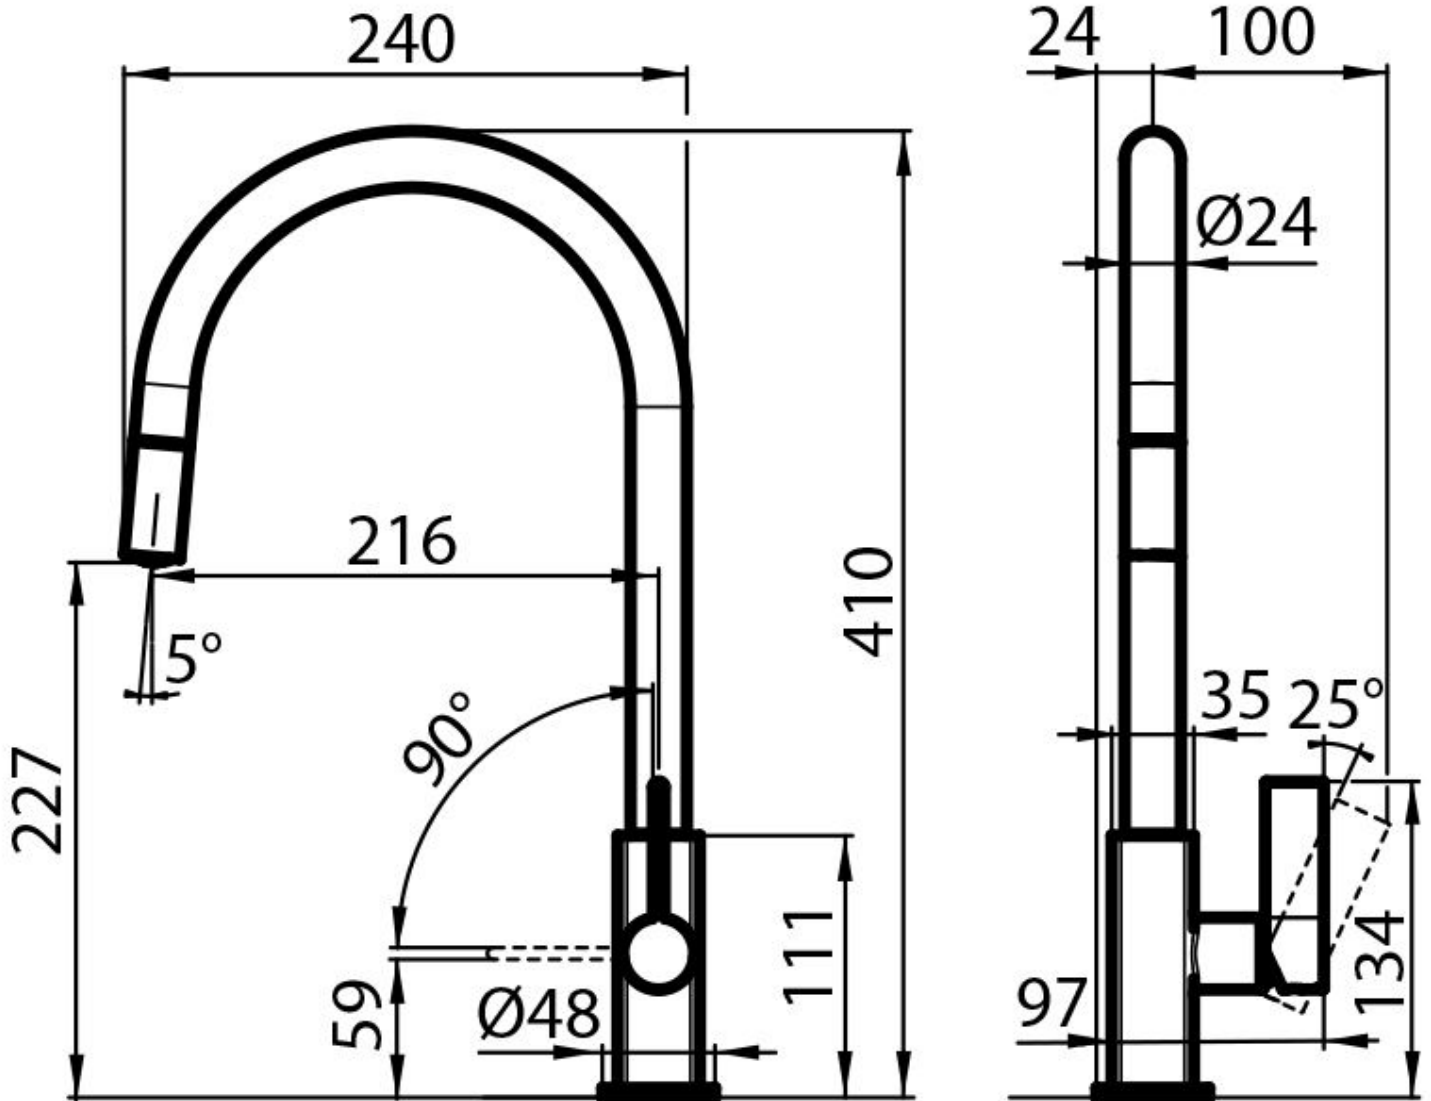

TECHNICAL DATA