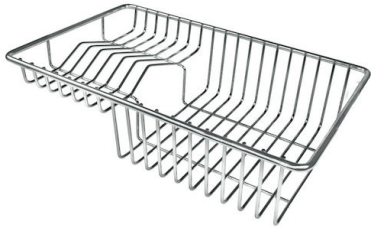

Save space system

Drain and siphon are designed to leave as much space as possible in the under-sink area, more and more useful today for theseparate waste collection systems.

Small radius

Bowls with squared shapes with a modern design and an increased capacity, for a minimal aesthetics connected with an extreme praticity.

Space waste fitting

The elegant SPACE steel cap closes the drain and leaves no visible residues collected in the basket below. Space also has a small footprint and allows the optimal use of the under-sink compartment.

TECHNICAL DATA

GALLERY

OPTIONAL ACCESSORIES

Glass chopping board

HPDE Twin chopping board

Iroko-wood twin chopping board

Stainless steel colander

Stainless steel plate rack

Stainless steel plate rack

Stainless steel plate rack

White bowl

Graters kit with ring-holder and food collection tray

Iroko-wood sliding chopping board with stainless steel colander

Stainless steel basket