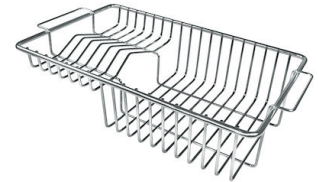

## OPTIONAL ACCESSORIES

Stainless steel plate rack

HPDE Twin chopping board

Iroko-wood sliding chopping board with stainless steel colander

Iroko-wood twin chopping board

Stainless steel colander

Stainless steel perforated tray

White bowl

Stainless steel plate rack

Graters kit with ring-holder and food collection tray

Stainless steel basket

Glass chopping board

Stainless steel plate rack

**WARNING:**

The accessories 8159101, 8151000 and 8100303 are only usable in combination with 8644101  
The accessories 8100154 and 8154000 are only usable in combination with 8644004