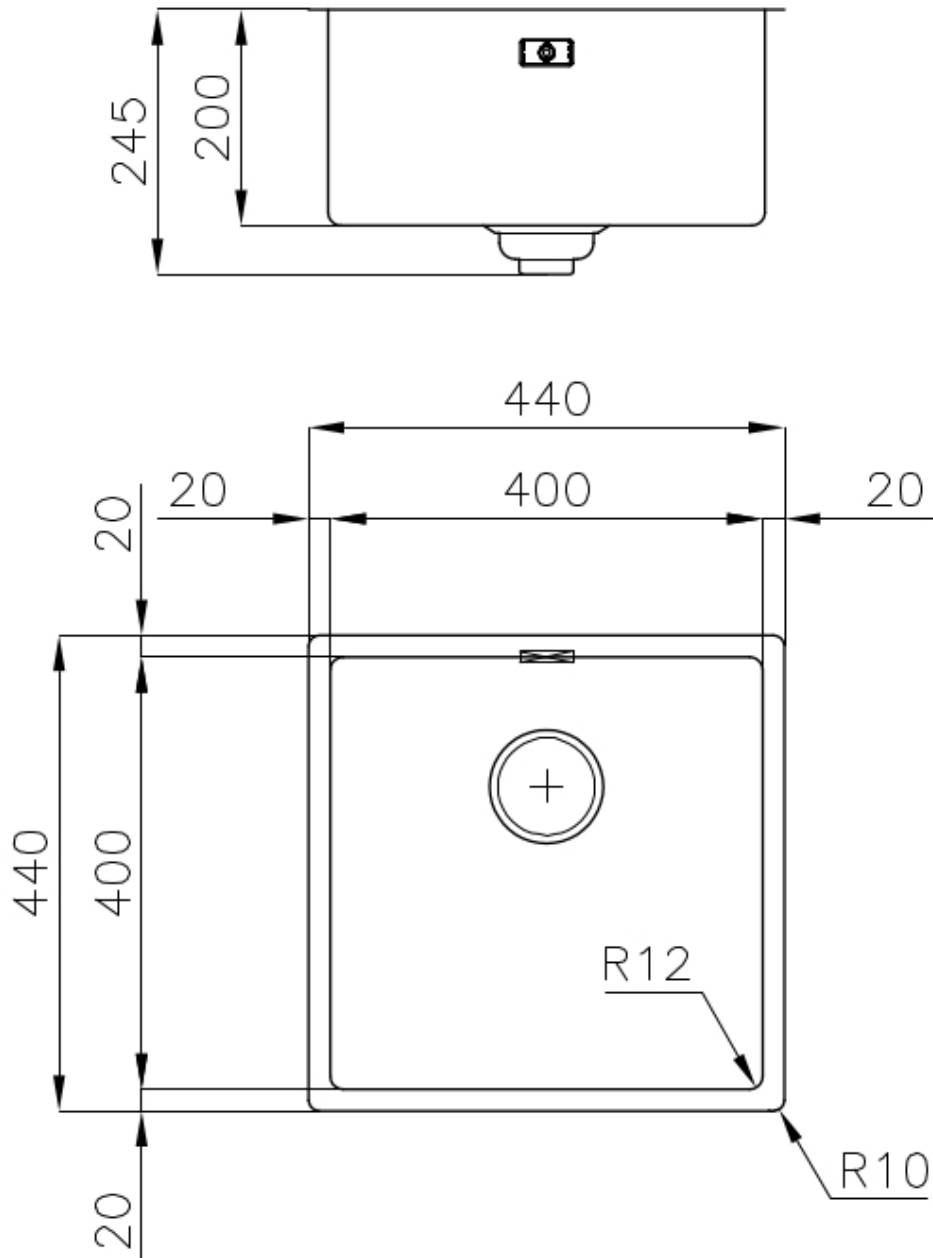

TECHNICAL DATA