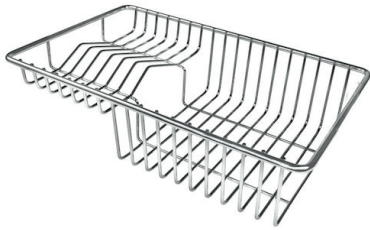

## OPTIONAL ACCESSORIES

Glass chopping board

HPDE Twin chopping board

Iroko-wood twin chopping board

Stainless steel colander

Stainless steel plate rack

Stainless steel plate rack

Stainless steel plate rack

White bowl

Graters kit with ring-holder and food collection tray

Iroko-wood sliding chopping board with stainless steel colander

Stainless steel basket

Stainless steel perforated tray

**WARNING:**

The accessories **8159101**, **8151000** and **8100303** are only usable in combination with **8644101**