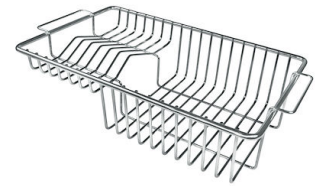

Space waste fitting

The elegant SPACE steel cap closes the drain and leaves no visible residues collected in the basket below. Space also has a small footprint and allows the optimal use of the under-sink compartment.

TECHNICAL DATA

Sottotop Undermount

GALLERY

OPTIONAL ACCESSORIES

Glass chopping board

Graters kit with ring-holder and food collection tray

Iroko-wood sliding chopping board with stainless steel colander

Stainless steel basket

Stainless steel perforated tray

HPDE Twin chopping board

Iroko-wood twin chopping board

Stainless steel colander

White bowl

Stainless steel plate rack

Stainless steel plate rack

Stainless steel plate rack