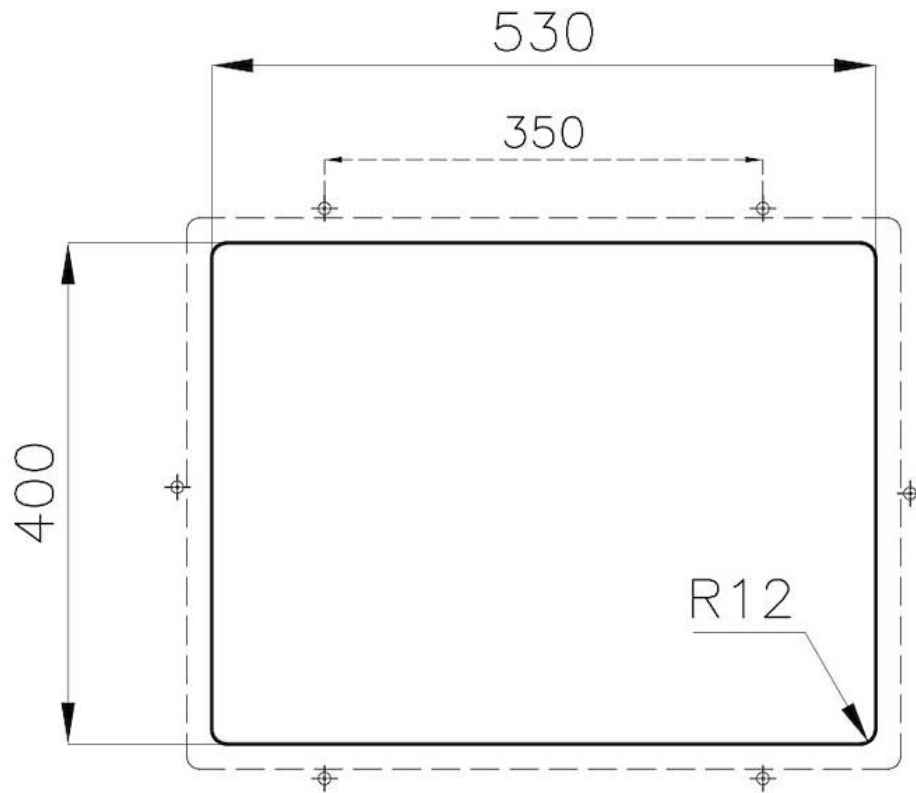

Sottotop Undermount