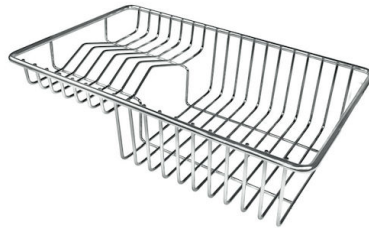

Space waste fitting

The elegant SPACE steel cap closes the drain and leaves no visible residues collected in the basket below. Space also has a small footprint and allows the optimal use of the under-sink compartment.

TECHNICAL DATA

Sottotop Undermount

GALLERY

OPTIONAL ACCESSORIES

Glass chopping board

Graters kit with ring-holder and food collection tray

Iroko-wood sliding chopping board with stainless steel colander

Stainless steel basket

Stainless steel perforated tray

HPDE Twin chopping board

Iroko-wood twin chopping board

Stainless steel colander

White bowl

Stainless steel plate rack

Stainless steel plate rack

Stainless steel plate rack