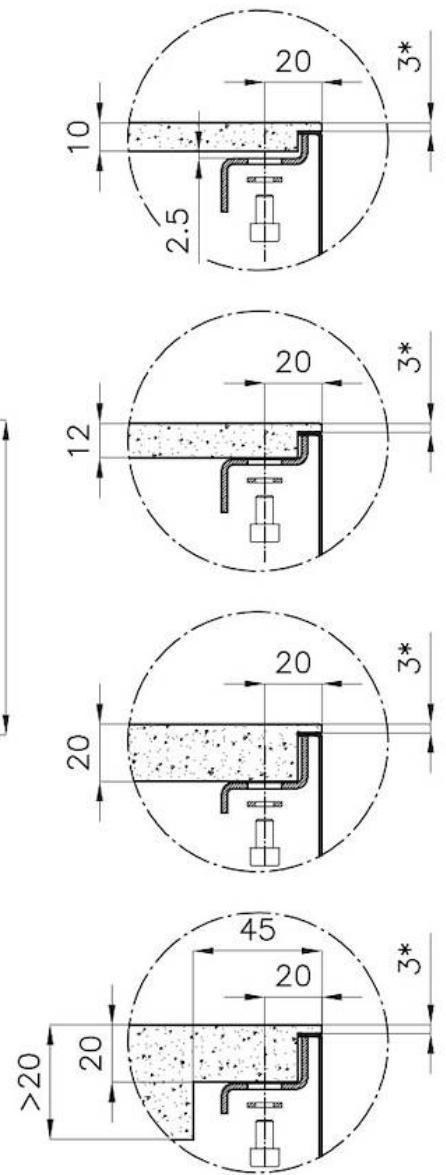

Base 80 cm

Dimensions 726x416 mm

Standard fittings Fixing hooks, drain, overflow and siphon, boxed packing

Mixer holes No standard holes

Built-in hole [View technical data sheet](#)

Drainer No

Width 72.6 cm

Bowl dimension 710x400mm

Number of bowls 1 bowl

Waste fitting 3,5" drain

FEATURES

Basket 3,5" waste fitting The drain is equipped with a large 3.5" drain, with the practical basket cap that prevents the discharge of solid parts.

Perimetral overflow The overflow is always a security on the Foster sinks that prevents the overflow of water in case of oversights. The perimeter drain solution improves aesthetics thanks to its square and essential shape.

Small radius Bowls with squared shapes with a modern design and an increased capacity, for a minimal aesthetics connected with an extreme practicity.

TECHNICAL DATA

Posizioni fori per fissaggio
Fixing hole positions