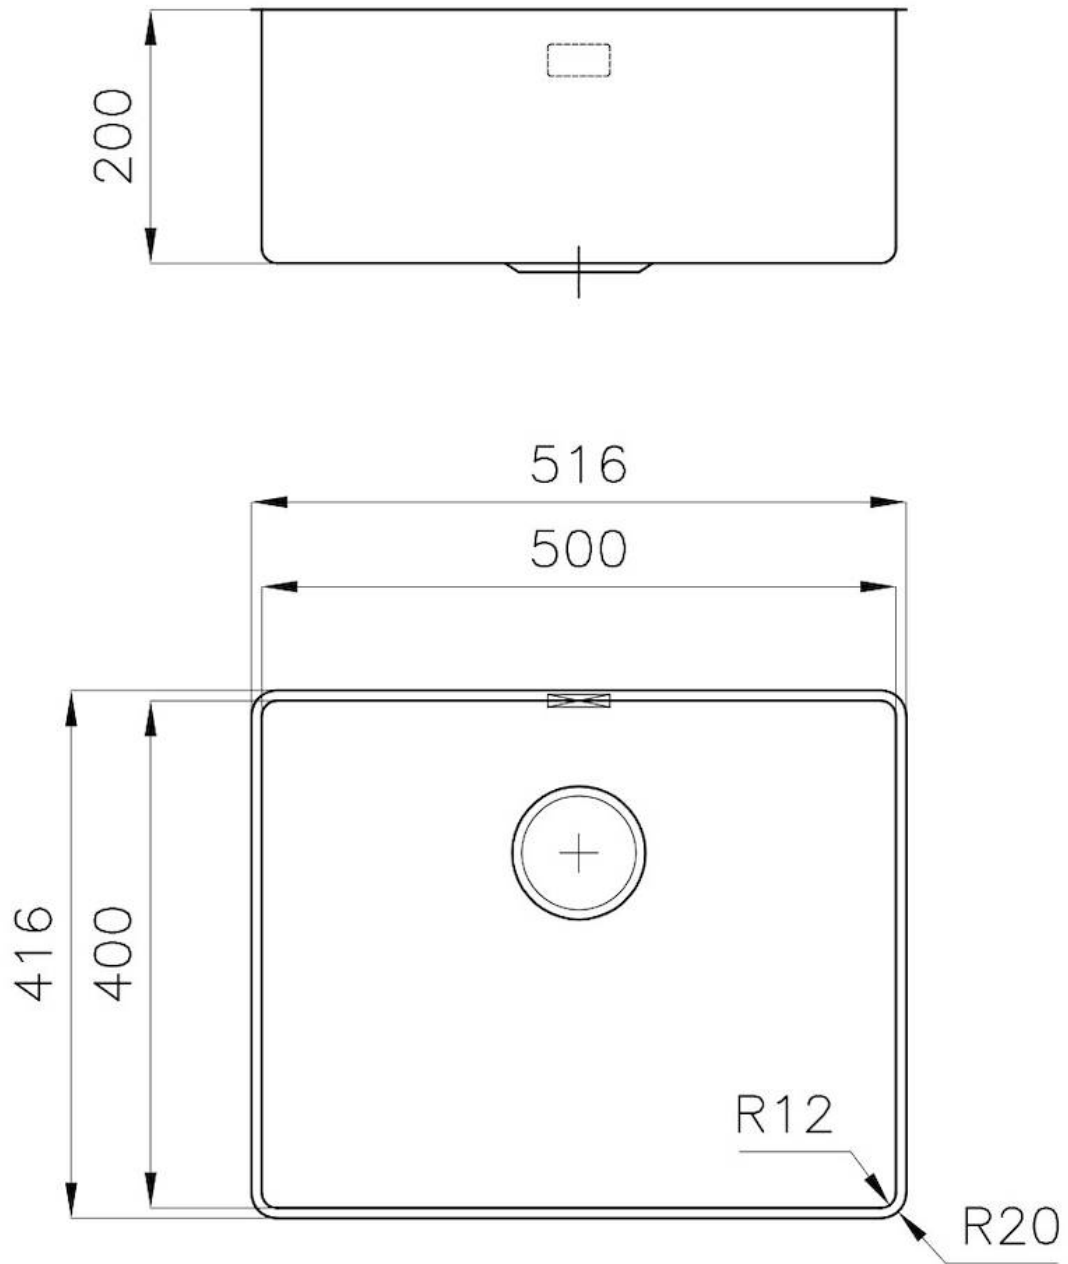

TECHNICAL DATA