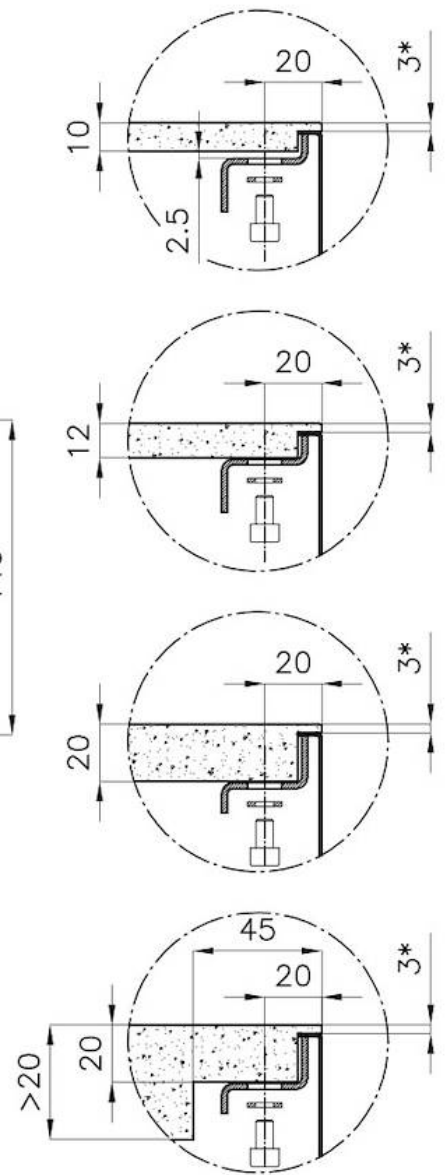

Sink Phantom Edge R12

Kitchen Sinks

Code: 4350 051

DETAILS

Edge/Installation Type	Undermount
Finish	Foster brushed
Material	AISI 304 stainless steel
Texture	Brushed in line
Base	60 cm
Dimensions	516x416 mm
Standard fittings	Fixing hooks, drain, overflow and siphon, boxed packing
Mixer holes	No standard holes
Built-in hole	View technical data sheet

Drainer No

Width 51.6 cm

Bowl dimension 500x400mm

Number of bowls 1 bowl

Waste fitting 3,5" drain

FEATURES

Basket 3,5" waste fitting The drain is equipped with a large 3.5" drain, with the practical basket cap that prevents the discharge of solid parts.

Perimetral overflow The overflow is always a security on the Foster sinks that prevents the overflow of water in case of oversights. The perimeter drain solution improves aesthetics thanks to its square and essential shape.

Small radius Bowls with squared shapes with a modern design and an increased capacity, for a minimal aesthetics connected with an extreme practicity.

TECHNICAL DATA

Posizioni fori per fissaggio
Fixing hole positions