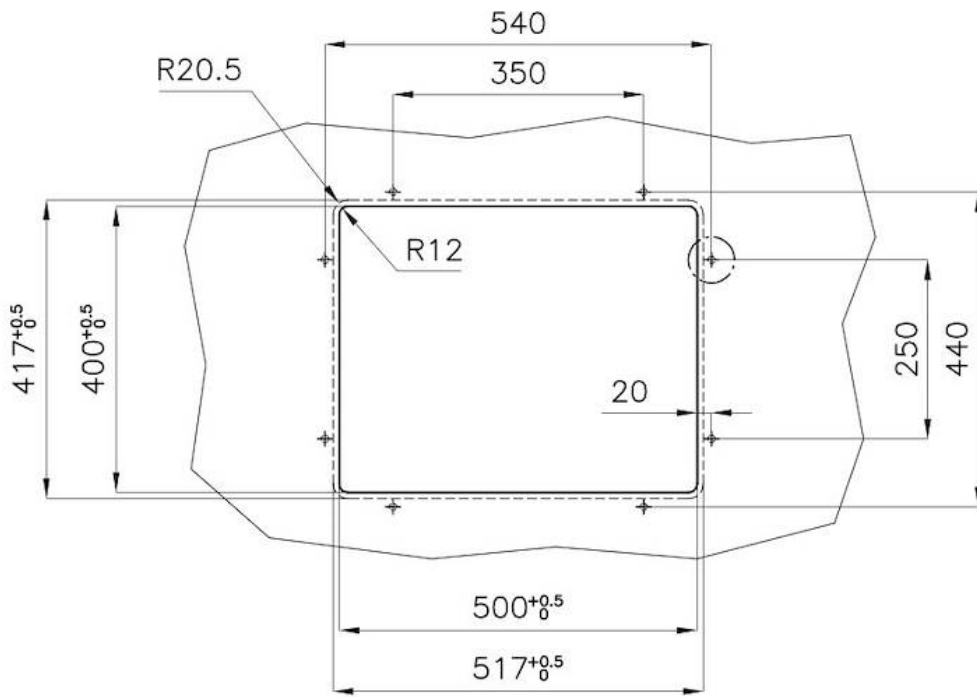

Posizioni fori per fissaggio
Fixing hole positions