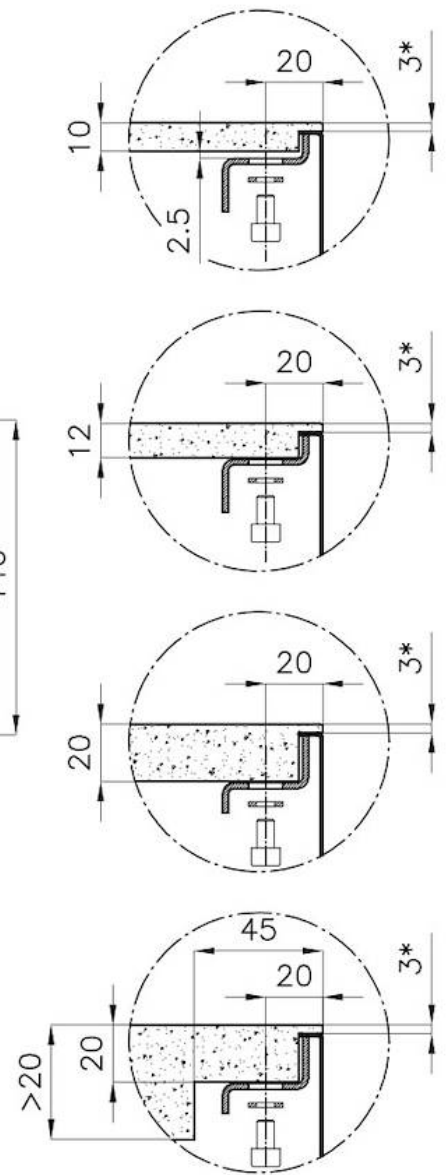

Texture Brushed in line

Base 45 cm

Dimensions 416x416 mm

Standard fittings Fixing hooks, drain, overflow and siphon, boxed packing

Mixer holes No standard holes

Built-in hole [View technical data sheet](#)

Drainer No

Width 41.6 cm

Bowl dimension 400x400mm

Number of bowls 1 bowl

Waste fitting 3,5" drain

FEATURES

Basket 3,5" waste fitting The drain is equipped with a large 3.5" drain, with the practical basket cap that prevents the discharge of solid parts.

High thickness 1mm thick steel. A significant thickness, which guarantees the maximum sturdiness and durability.

Perimetral overflow The overflow is always a security on the Foster sinks that prevents the overflow of water in case of oversights. The perimeter drain solution improves aesthetics thanks to its square and essential shape.

Small radius Bowls with squared shapes with a modern design and an increased capacity, for a minimal aesthetics connected with an extreme practicity.

TECHNICAL DATA

Posizioni fori per fissaggio
Fixing hole positions