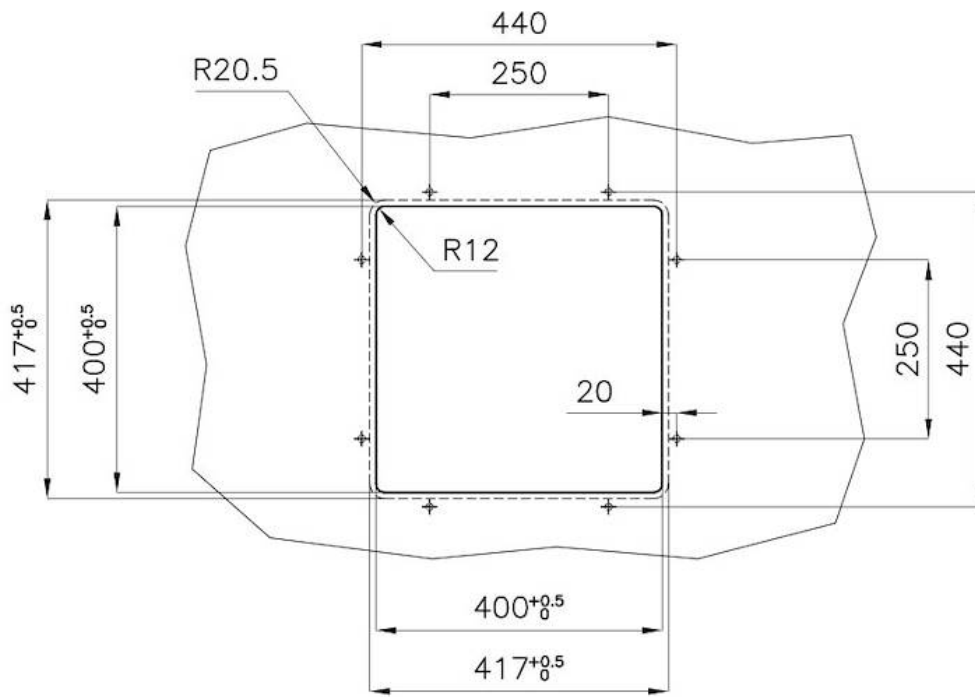

Posizioni fori per fissaggio
Fixing hole positions