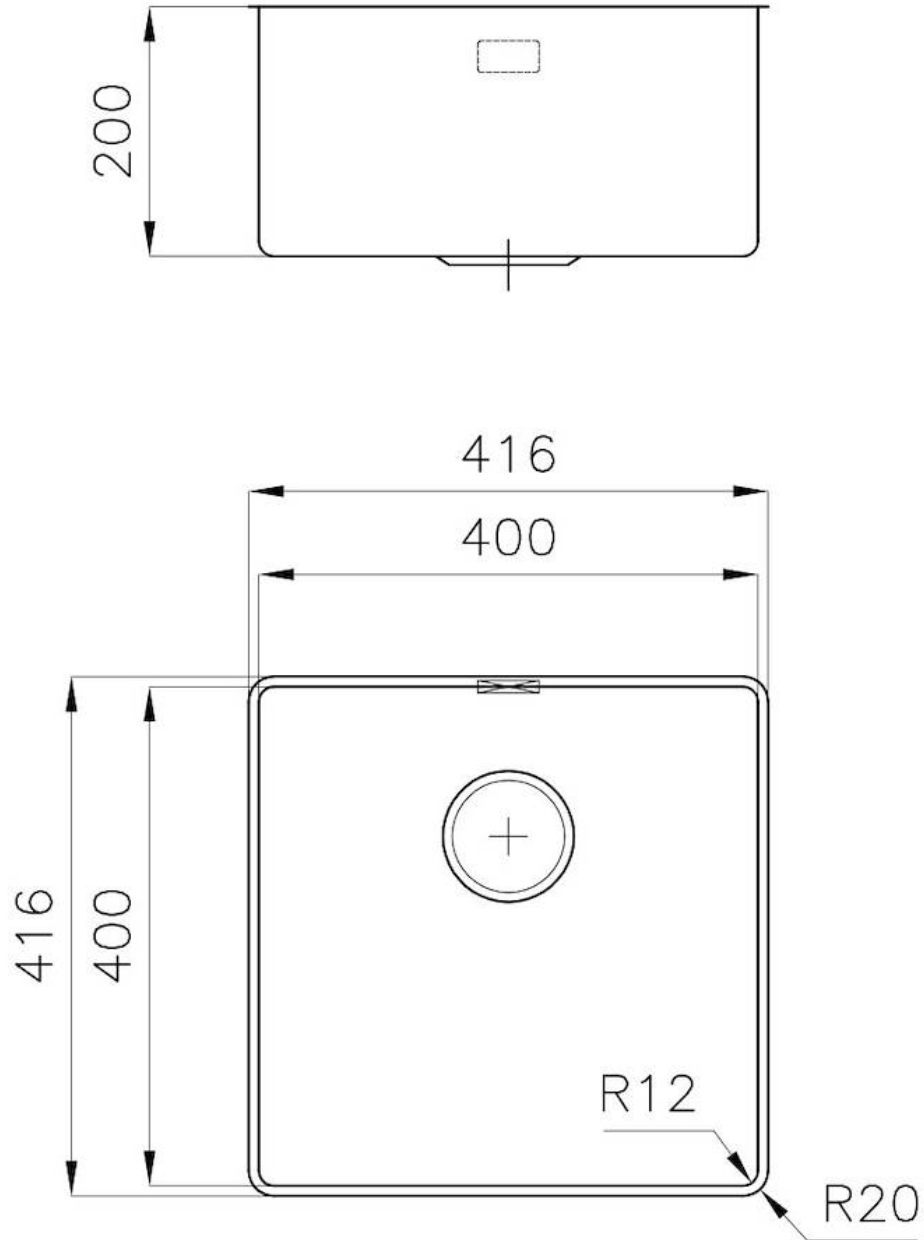

TECHNICAL DATA