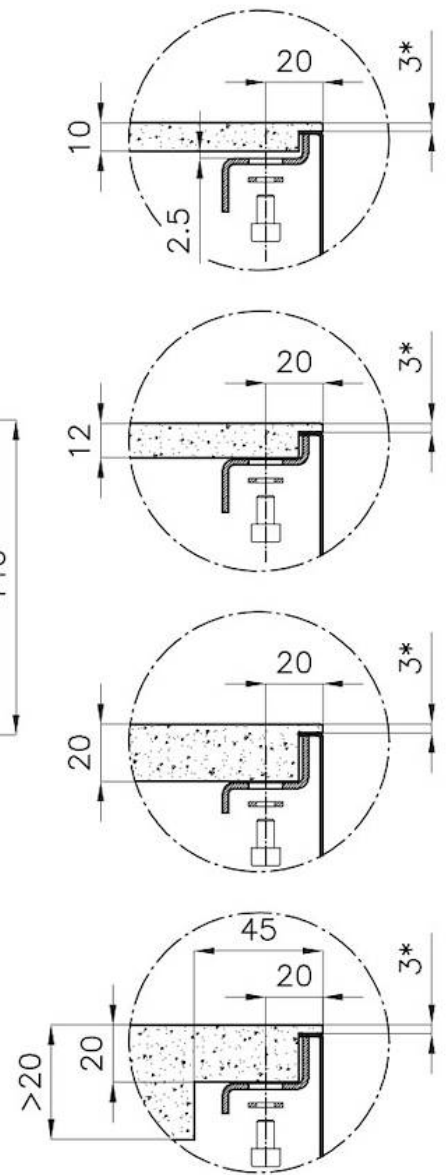

### DETAILS

Edge/Installation Type	Undermount
Finish	Foster brushed
Material	AISI 304 stainless steel
Texture	Brushed in line
Base	45 cm
Dimensions	416x416 mm
Standard fittings	Fixing hooks, drain, overflow and siphon, boxed packing
Mixer holes	No standard holes
Built-in hole	View technical data sheet

Drainer No

---

Width 41.6 cm

---

Bowl dimension 400x400mm

---

Number of bowls 1 bowl

---

## FEATURES

**Basket 3,5" waste fitting** The drain is equipped with a large 3.5" drain, with the practical basket cap that prevents the discharge of solid parts.

---

**Deep bowls** This bowls reach an important depth, over 20 cm, thanks to the advanced production technology, that can be offer great capiciency and practicity in all the washing operations.

## TECHNICAL DATA

Posizioni fori per fissaggio  
Fixing hole positions

\*spessore minimo consigliato che deve essere valutato in base alla resistenza del materiale.  
\*minimum recommended thickness that must be evaluated in reference to the material's resistance.