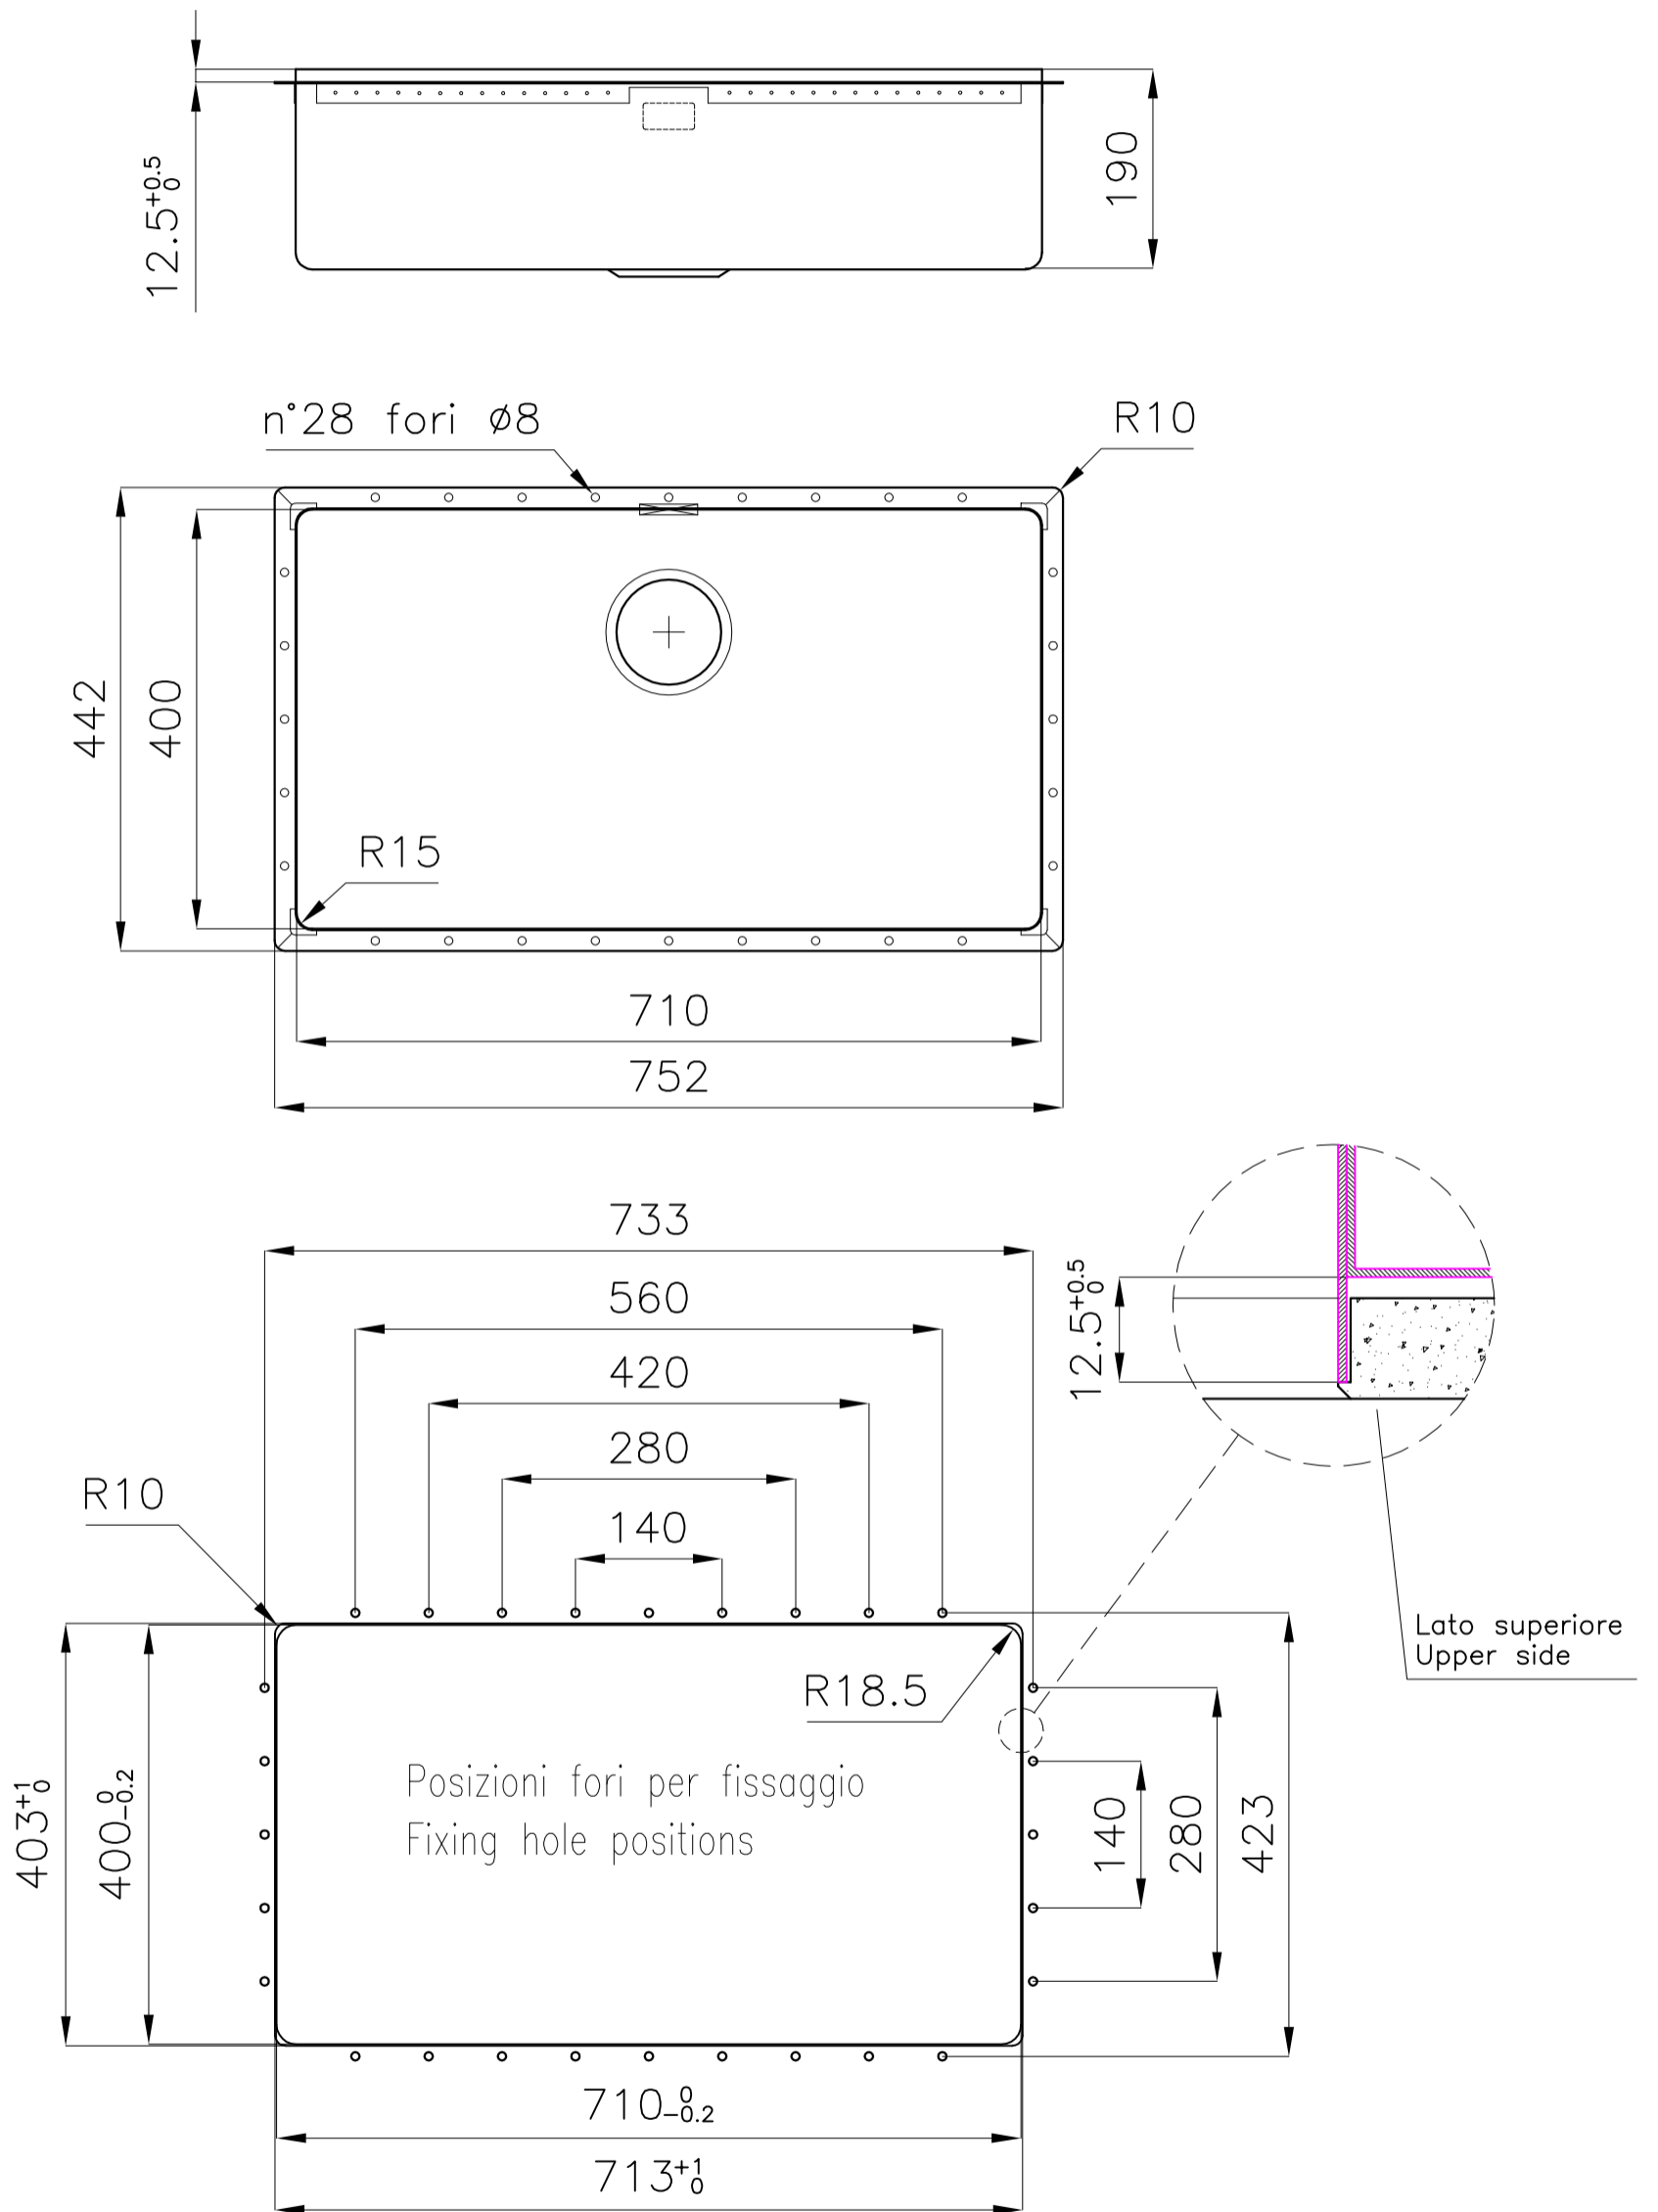

- Cod. 4157 051 (spazzolato / brushed)**
- Cod. 4157 851 VINTAGE**
- Cod. 4157 016 GUN METAL PVD**
- Cod. 4157 018 COPPER PVD**
- Cod. 4157 019 GOLD PVD**
- Cod. 4157 856 VINTAGE GUN METAL PVD**
- Cod. 4157 858 VINTAGE COPPER PVD**
- Cod. 4157 859 VINTAGE GOLD PVD**

sink thickness/spessore acciaio 1