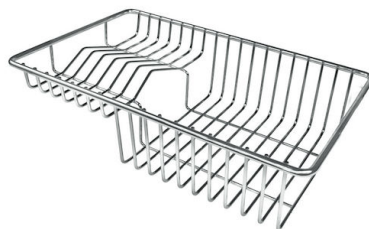

Small radius Bowls with squared shapes with a modern design and an increased capacity, for a minimal aesthetics connected with an extreme practicity.

GALLERY

OPTIONAL ACCESSORIES

Glass chopping board

HPDE Chopping board

HPDE Twin chopping board

Iroko-wood chopping board with stainless steel colander

Iroko-wood sliding chopping board

Stainless steel basket

Stainless steel plate rack

Stainless steel plate rack

White bowl

Graters kit with ring-holder and food collection tray

Stainless steel perforated tray

WARNING:

The accessories 8159101, 8100303,8151000 are only usable in combination with 8644101

RECOMMENDED PAIRINGS

Mixer Tap KE

Mixer Tap Tre Alto

OPTIONAL AUTOMATIC WASTE FITTINGS