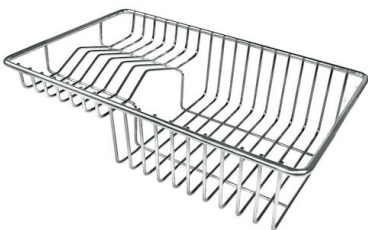

## OPTIONAL ACCESSORIES

Cestello inox

Glass chopping board

HPDE Chopping board

HPDE Twin chopping board

Iroko-wood chopping board with stainless steel colander

Iroko-wood sliding chopping board

Iroko-wood twin chopping board

Stainless steel colander

Stainless steel plate rack

Stainless steel plate rack

White basket

White bowl

Graters kit with ring-holder and food collection tray

Stainless steel perforated tray

Stainless steel plate rack