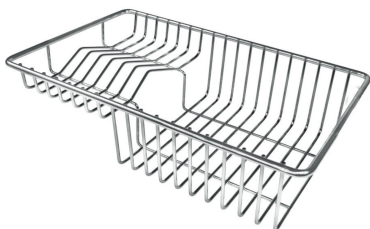

TECHNICAL DATA

Cut out size
Dimensioni per foratura top

GALLERY

OPTIONAL ACCESSORIES

Cestello inox 8612 000

Glass chopping board 8631 300

HPDE Chopping board 8657 001

HPDE Twin chopping board 8644 101

Iroko-wood chopping board with stainless steel colander 8644 042

Iroko-wood sliding chopping board 8644 041

Iroko-wood twin chopping board 8644 004

Stainless steel colander 8154 000

Stainless steel plate rack 8100 154

Stainless steel plate rack 8100 303

White basket 8612 100

White bowl 8153 100

Graters kit with ring-holder and food collection tray 8159 101

Stainless steel perforated tray 8151 000

Stainless steel plate rack 8100 201