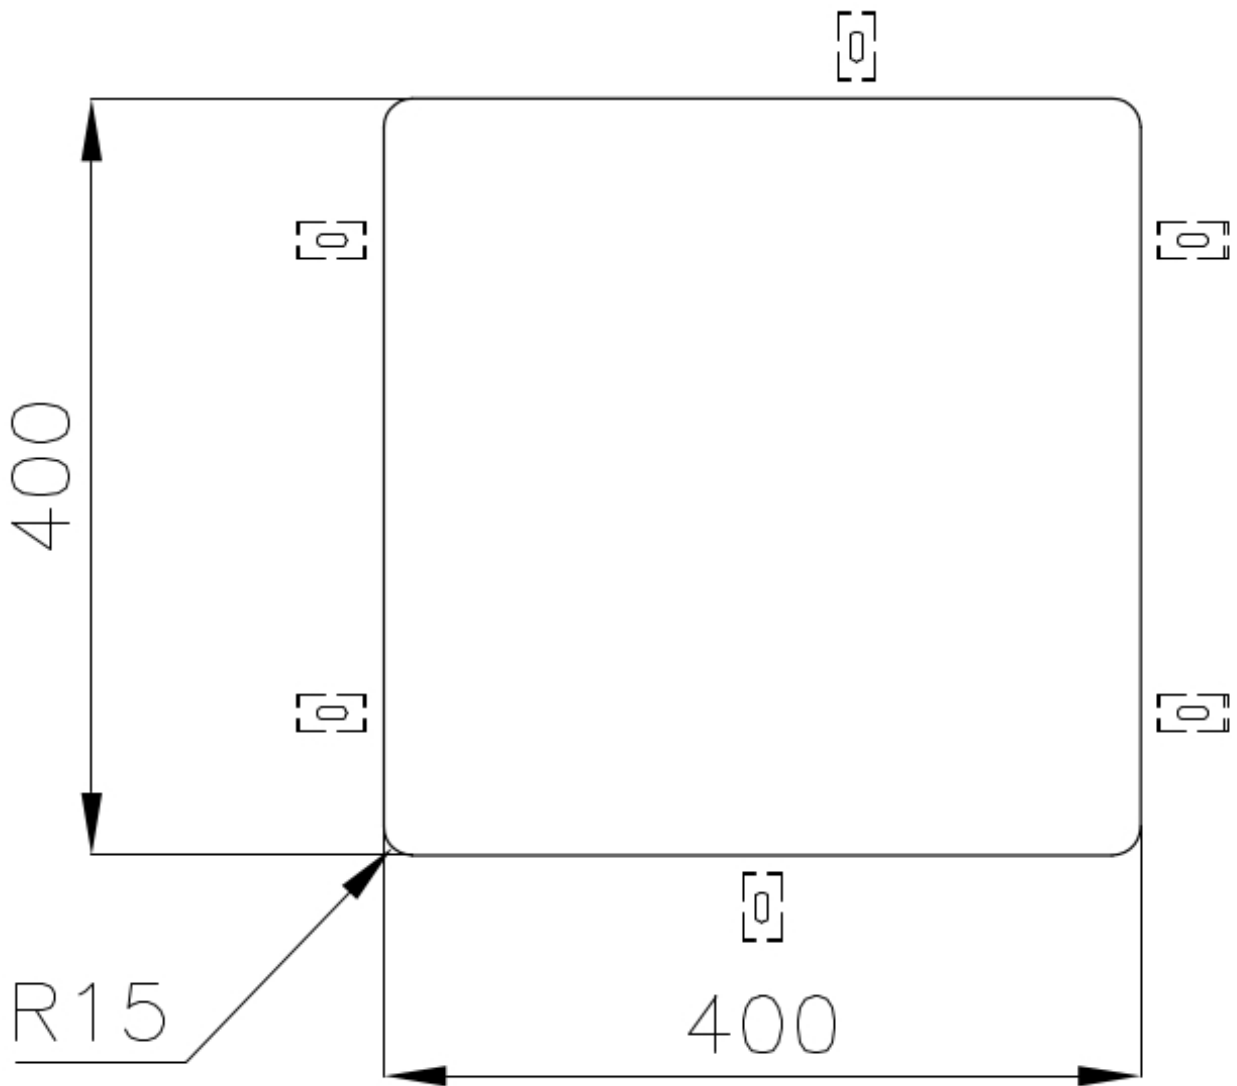

Base 45 cm

Edge/Installation Type Undermount

Dimensions 440x440 mm

Standard fittings Fixing hooks, gasket, drain, overflow and siphon, boxed packing

Mixer holes No standard holes

Built-in hole	View technical data sheet (for all Flush-mount / Top-mount models and Under-mount models)
Drainer	No
Width	44 cm
Bowl dimension	400x400mm
Number of bowls	1 bowl
Waste fitting	3,5" drain

TECHNICAL DATA

Cut out size
Dimensioni per foratura top

GALLERY

OPTIONAL ACCESSORIES

Cestello inox 8612 000

Glass chopping board 8631 300

HPDE Chopping board 8657 001

HPDE Twin chopping board 8644 101