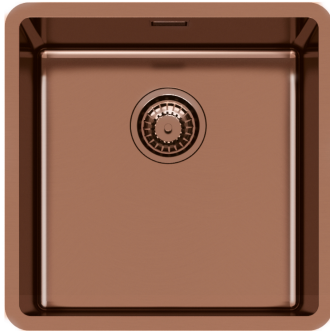

## Sink KE Copper 2156 858

Sinks

Code: 2156 858

### DETAILS

Coloring Copper

---

Finish PVD

---

Material AISI 304 stainless steel

---

Texture Foster brushed

---

Base 45 cm

---

Edge/Installation Type Undermount

---

Dimensions 440x440 mm

---

Standard fittings Fixing hooks, gasket, drain, overflow and siphon, boxed packing

## FEATURES

Basket 3,5" waste fitting	The drain is equipped with a large 3.5" drain, with the practical basket cap that prevents the discharge of solid parts. The 3.5 "drain allows the use of the Foster waste-disposer, compatible with all models.
Copper	The Copper finish is obtained by treating steel with a physical process called PVD (Physical Vacuum Deposition) which deposits particles of noble metals on the surface. The result is a unique and refined aesthetic effect, and an improvement of the mechanical properties of the steel which is more resistant to impact and scratches.
High thickness	1mm thick steel. A significant thickness, which guarantees the maximum sturdiness and durability.
Perimetral overflow	The overflow is always a security on the Foster sinks that prevents the overflow of water in case of oversights. The perimeter drain solution improves aesthetics thanks to its square and essential shape.
Small radius	Bowls with squared shapes with a modern design and an increased capacity, for a minimal aesthetics connected with an extreme practicality.