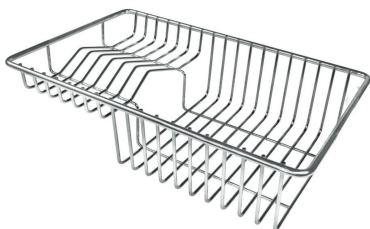

## OPTIONAL ACCESSORIES

Cestello inox 8612 000

Glass chopping board 8631 300

HPDE Chopping board 8657 001

HPDE Twin chopping board 8644 101

Iroko-wood chopping board with stainless steel colander 8644 042

Iroko-wood sliding chopping board 8644 041

Iroko-wood twin chopping board 8644 004

Stainless steel colander 8154 000

Stainless steel plate rack 8100 154

Stainless steel plate rack 8100 303

White basket 8612 100

White bowl 8153 100

Graters kit with ring-holder and food collection tray 8159 101