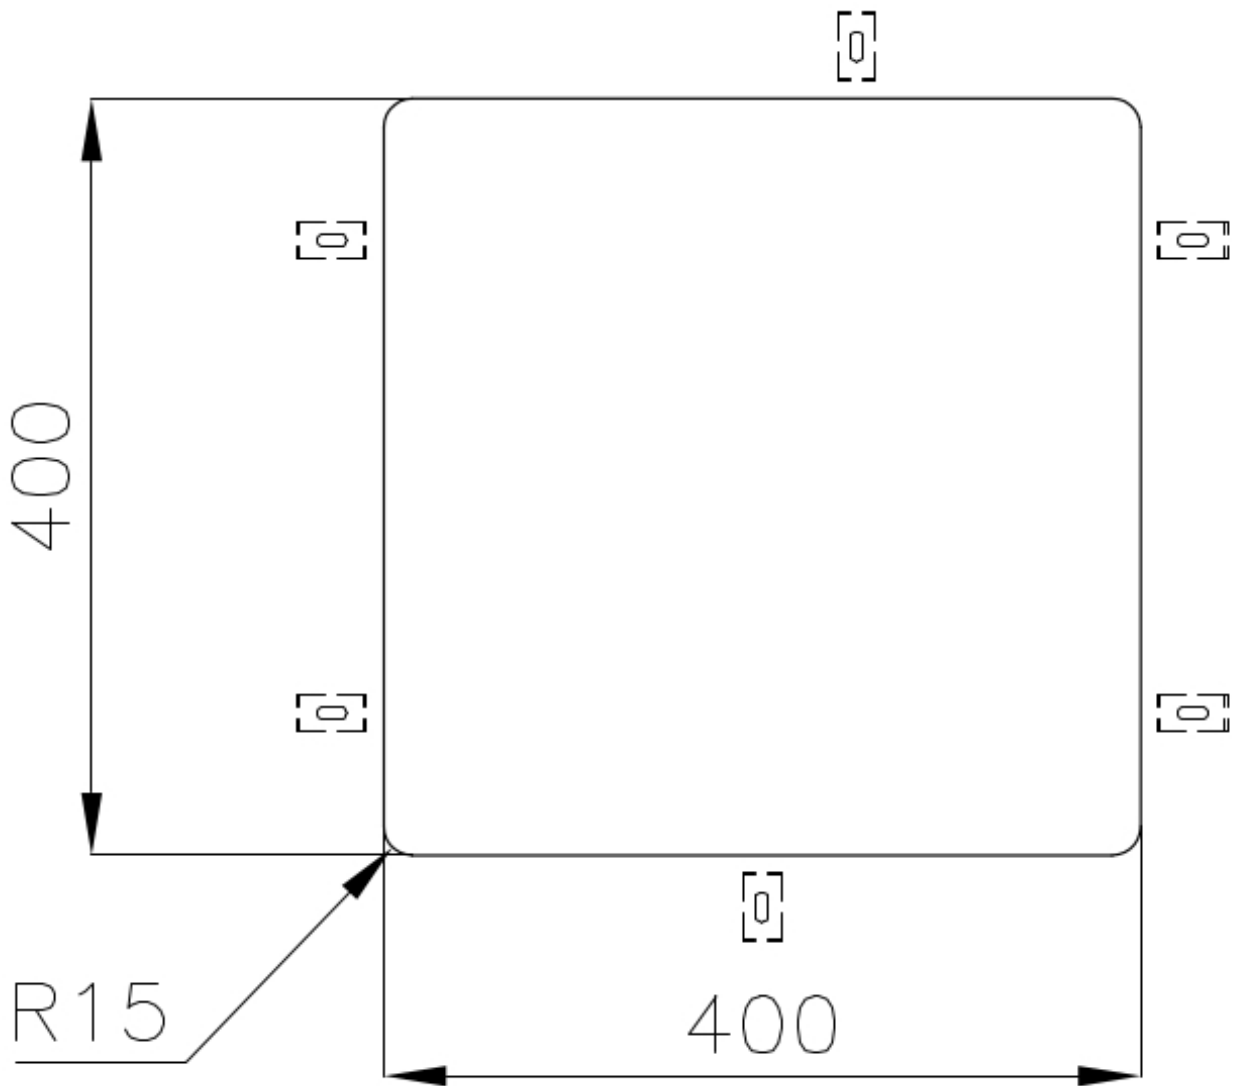

---

Base 45 cm

---

Edge/Installation Type Undermount

---

Dimensions 440x440 mm

---

Standard fittings Fixing hooks, gasket, drain, overflow and siphon, boxed packing

---

Mixer holes No standard holes

---

Built-in hole	View technical data sheet (for all Flush-mount / Top-mount models and Under-mount models)
Drainer	No
Width	44 cm
Bowl dimension	400x400mm
Number of bowls	1 bowl
Waste fitting	3,5" drain

## FEATURES

Basket 3,5" waste fitting	The drain is equipped with a large 3.5" drain, with the practical basket cap that prevents the discharge of solid parts. The 3.5 "drain allows the use of the Foster waste-disposer, compatible with all models.
Copper	The Copper finish is obtained by treating steel with a physical process called PVD (Physical Vacuum Deposition) which deposits particles of noble metals on the surface. The result is a unique and refined aesthetic effect, and an improvement of the mechanical properties of the steel which is more resistant to impact and scratches.
High thickness	1mm thick steel. A significant thickness, which guarantees the maximum sturdiness and durability.
Perimetral overflow	The overflow is always a security on the Foster sinks that prevents the overflow of water in case of oversights. The perimeter drain solution improves aesthetics thanks to its square and essential shape.
Small radius	Bowls with squared shapes with a modern design and an increased capacity, for a minimal aesthetics connected with an extreme practicality.

## TECHNICAL DATA

Cut out size  
Dimensioni per foratura top