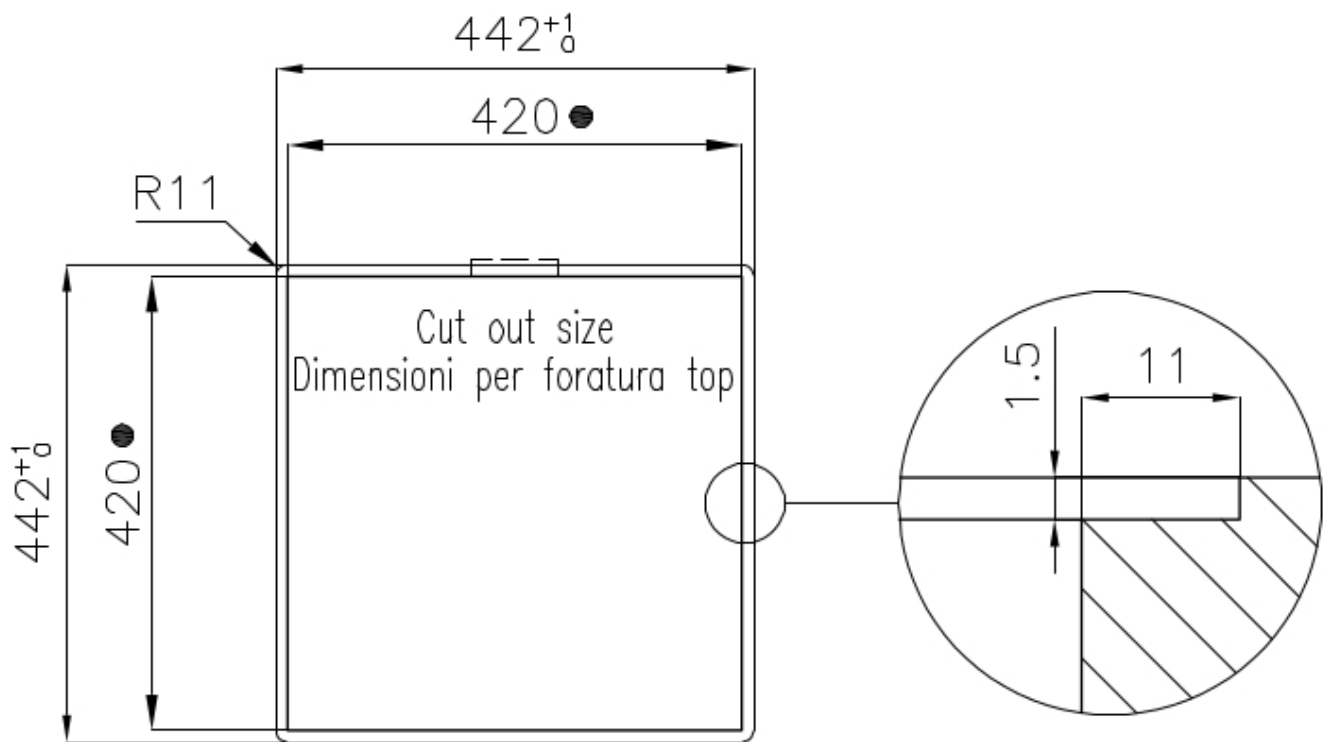

- Built-in cut out for FTS – Foratura per installazione FTS

GALLERY