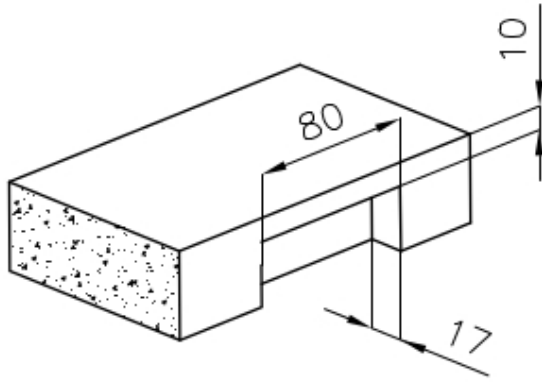

Intaglio per il troppo-pieno
Recess for housing the over-flow