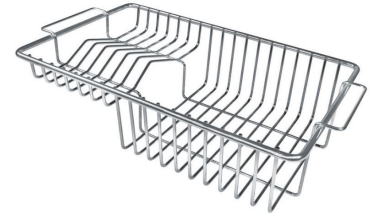

FEATURES

VINTAGE PVD	The prestigious PVD finish combines with the care for detail of the Vintage finish, to create a combination of unique elegance.
Basket 3,5" waste fitting	The drain is equipped with a large 3.5" drain, with the practical basket cap that prevents the discharge of solid parts. The 3.5 "drain allows the use of the Foster waste-disposer, compatible with all models.
Copper	The Copper finish is obtained by treating steel with a physical process called PVD (Physical Vacuum Deposition) which deposits particles of noble metals on the surface. The result is a unique and refined aesthetic effect, and an improvement of the mechanical properties of the steel which is more resistant to impact and scratches.
High thickness	1mm thick steel. A significant thickness, which guarantees the maximum sturdiness and durability.
Perimetral overflow	The overflow is always a security on the Foster sinks that prevents the overflow of water in case of oversights. The perimeter drain solution improves aesthetics thanks to its square and essential shape.
Small radius	Bowls with squared shapes with a modern design and an increased capacity, for a minimal aesthetics connected with an extreme practicality.

TECHNICAL DATA

Cut out size
Dimensioni per foratura top

OPTIONAL ACCESSORIES

Cestello inox 8612 000

Glass chopping board 8631 300

HPDE Chopping board 8657 001

HPDE Twin chopping board 8644 101

Iroko-wood chopping board with stainless steel colander 8644 042

Iroko-wood sliding chopping board 8644 041

Iroko-wood twin chopping board 8644 004

Stainless steel colander 8154 000

Stainless steel plate rack 8100 154

Stainless steel plate rack 8100 303

White basket 8612 100

White bowl 8153 100

Graters kit with ring-holder and food collection tray 8159 101

Stainless steel perforated tray 8151 000

Stainless steel plate rack 8100 201

WARNING:

The accessories 8159101, 8100303,8151000 are only usable in combination with 8644101