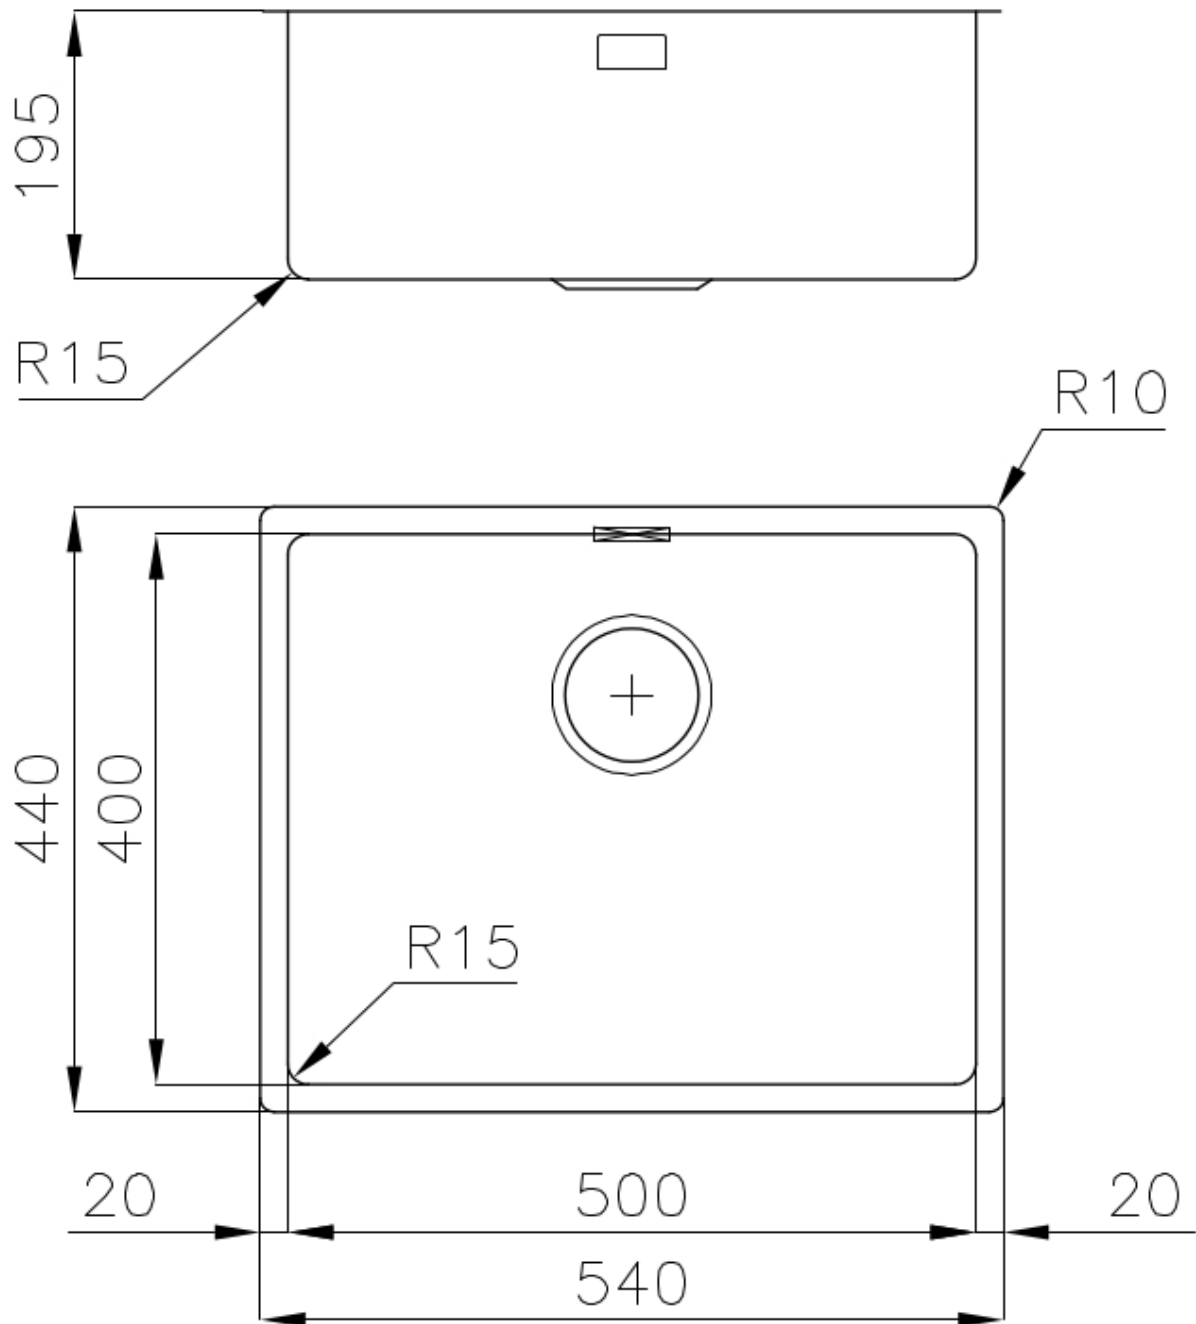

Base 60 cm

Edge/Installation Type Undermount

Dimensions 540x440 mm

Standard fittings Fixing hooks, gasket, drain, overflow and siphon, boxed packing

Mixer holes No standard holes

Built-in hole	View technical data sheet (for all Flush-mount / Top-mount models and Under-mount models)
Drainer	No
Width	54 cm
Bowl dimension	500x400mm
Number of bowls	1 bowl
Waste fitting	3,5" drain

FEATURES

VINTAGE PVD	The prestigious PVD finish combines with the care for detail of the Vintage finish, to create a combination of unique elegance.
Basket 3,5" waste fitting	The drain is equipped with a large 3.5" drain, with the practical basket cap that prevents the discharge of solid parts. The 3.5 "drain allows the use of the Foster waste-disposer, compatible with all models.
Copper	The Copper finish is obtained by treating steel with a physical process called PVD (Physical Vacuum Deposition) which deposits particles of noble metals on the surface. The result is a unique and refined aesthetic effect, and an improvement of the mechanical properties of the steel which is more resistant to impact and scratches.
High thickness	1mm thick steel. A significant thickness, which guarantees the maximum sturdiness and durability.
Perimetral overflow	The overflow is always a security on the Foster sinks that prevents the overflow of water in case of oversights. The perimeter drain solution improves aesthetics thanks to its square and essential shape.
Small radius	Bowls with squared shapes with a modern design and an increased capacity, for a minimal aesthetics connected with an extreme practicality.

TECHNICAL DATA

Cut out size
Dimensioni per foratura top

OPTIONAL ACCESSORIES

Cestello inox 8612 000

Glass chopping board 8631 300

HPDE Chopping board 8657 001

HPDE Twin chopping board 8644 101

Iroko-wood chopping board with stainless steel colander 8644 042