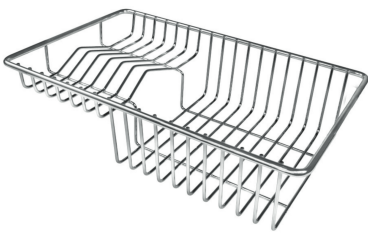

FEATURES

VINTAGE PVD	The prestigious PVD finish combines with the care for detail of the Vintage finish, to create a combination of unique elegance.
Basket 3,5" waste fitting	The drain is equipped with a large 3.5" drain, with the practical basket cap that prevents the discharge of solid parts. The 3.5 "drain allows the use of the Foster waste-disposer, compatible with all models.
Copper	The Copper finish is obtained by treating steel with a physical process called PVD (Physical Vacuum Deposition) which deposits particles of noble metals on the surface. The result is a unique and refined aesthetic effect, and an improvement of the mechanical properties of the steel which is more resistant to impact and scratches.
High thickness	1mm thick steel. A significant thickness, which guarantees the maximum sturdiness and durability.
Perimetral overflow	The overflow is always a security on the Foster sinks that prevents the overflow of water in case of oversights. The perimeter drain solution improves aesthetics thanks to its square and essential shape.
Small radius	Bowls with squared shapes with a modern design and an increased capacity, for a minimal aesthetics connected with an extreme practicality.

TECHNICAL DATA

Cut out size
Dimensioni per foratura top

OPTIONAL ACCESSORIES

Cestello inox 8612 000

Glass chopping board 8631 300

HPDE Chopping board 8657 001

HPDE Twin chopping board 8644 101

Iroko-wood chopping board with stainless steel colander 8644 042

Iroko-wood sliding chopping board 8644 041

Iroko-wood twin chopping board 8644 004

Stainless steel colander 8154 000

Stainless steel plate rack 8100 154

Stainless steel plate rack 8100 303

White basket 8612 100

White bowl 8153 100

Graters kit with ring-holder and food collection tray 8159 101

Stainless steel perforated tray 8151 000

Stainless steel plate rack 8100 201

WARNING:

The accessories 8159101, 8100303,8151000 are only usable in combination with 8644101