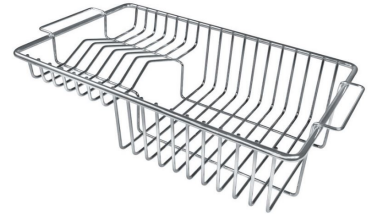

FEATURES

Basket 3,5" waste fitting	The drain is equipped with a large 3.5" drain, with the practical basket cap that prevents the discharge of solid parts. The 3.5 "drain allows the use of the Foster waste-disposer, compatible with all models.
Copper	The Copper finish is obtained by treating steel with a physical process called PVD (Physical Vacuum Deposition) which deposits particles of noble metals on the surface. The result is a unique and refined aesthetic effect, and an improvement of the mechanical properties of the steel which is more resistant to impact and scratches.
High thickness	1mm thick steel. A significant thickness, which guarantees the maximum sturdiness and durability.
Perimetral overflow	The overflow is always a security on the Foster sinks that prevents the overflow of water in case of oversights. The perimeter drain solution improves aesthetics thanks to its square and essential shape.
Small radius	Bowls with squared shapes with a modern design and an increased capacity, for a minimal aesthetics connected with an extreme practicality.

Iroko-wood chopping board with stainless steel colander 8644 042

Iroko-wood sliding chopping board 8644 041

Iroko-wood twin chopping board 8644 004

Stainless steel colander 8154 000

Stainless steel plate rack 8100 154

Stainless steel plate rack 8100 303

White basket 8612 100

White bowl 8153 100

Graters kit with ring-holder and food collection tray 8159 101

Stainless steel perforated tray 8151 000

Stainless steel plate rack 8100 201