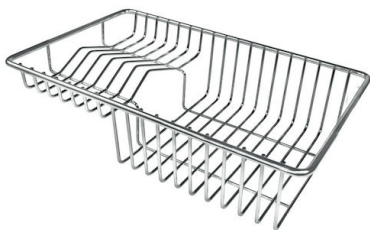

Small radius Bowls with squared shapes with a modern design and an increased capacity, for a minimal aesthetics connected with an extreme practicality.

TECHNICAL DATA

Cut out size
Dimensioni per foratura top

GALLERY

OPTIONAL ACCESSORIES

Cestello inox

Glass chopping board

HPDE Chopping board

HPDE Twin chopping board

Iroko-wood chopping board with stainless steel colander

Iroko-wood sliding chopping board

Iroko-wood twin chopping board

Stainless steel colander

Stainless steel plate rack

Stainless steel plate rack

White basket

White bowl

Graters kit with ring-holder and food collection tray

Stainless steel perforated tray