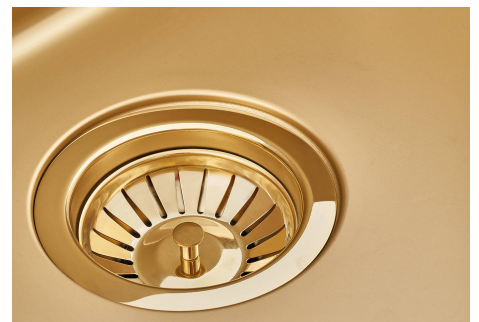

Cut out size
Dimensioni per foratura top

GALLERY