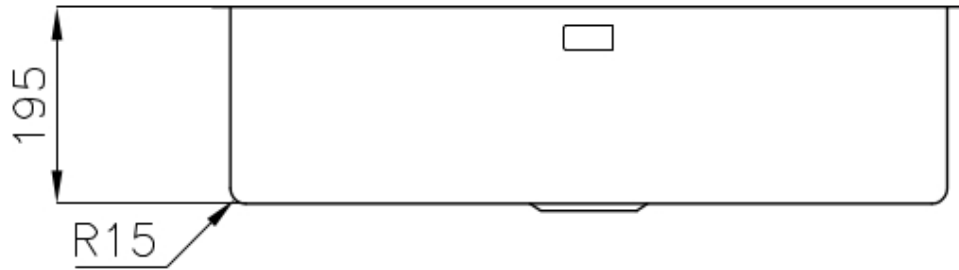

Texture Fumé

Base 80 cm

Dimensions 750x440 mm

Standard fittings Fixing hooks, gasket, drain, overflow and siphon, boxed packing

Mixer holes No standard holes

Built-in hole [View technical data sheet](#)

Drainer No

Width 75 cm

Bowl dimension 710x400mm

Number of bowls 1 bowl

Waste fitting 3,5" drain

FEATURES

Basket 3,5" waste fitting The drain is equipped with a large 3.5" drain, with the practical basket cap that prevents the discharge of solid parts.

Small radius Bowls with squared shapes with a modern design and an increased capacity, for a minimal aesthetics connected with an extreme practicality.

TECHNICAL DATA

Cut out size
Dimensioni per foratura top