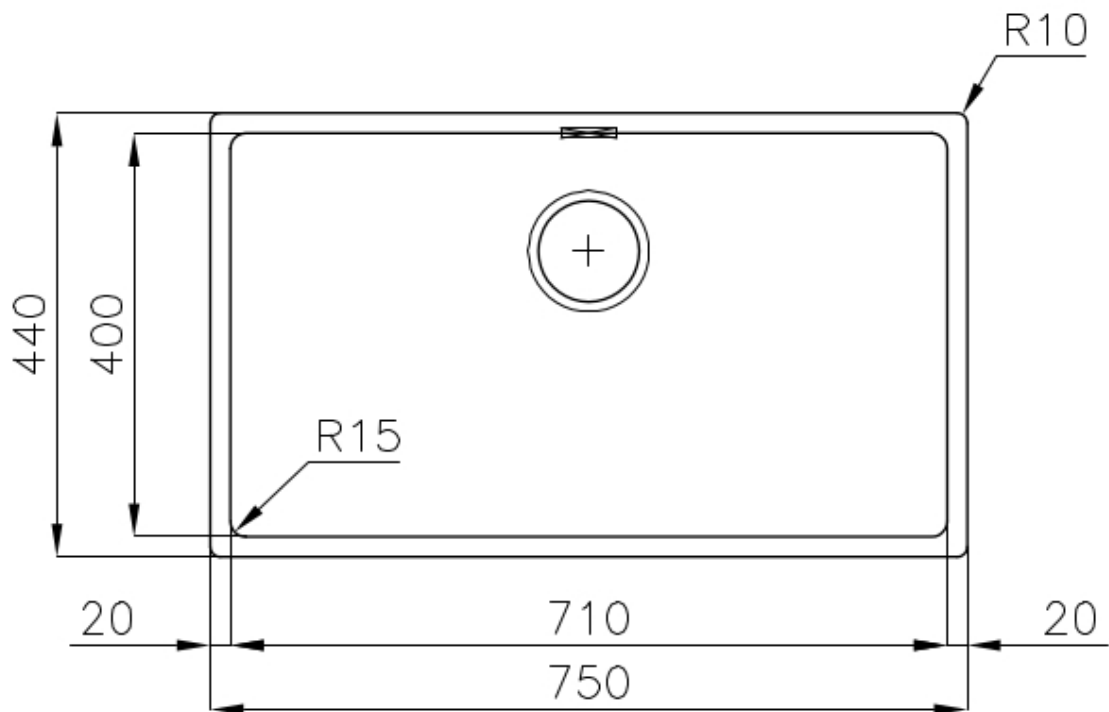

Texture Fumé

Base 80 cm

Dimensions 750x440 mm

Standard fittings Fixing hooks, gasket, drain, overflow and siphon, boxed packing

Mixer holes No standard holes

Built-in hole [View technical data sheet](#)

Drainer No

Width 75 cm

Bowl dimension 710x400mm

Number of bowls 1 bowl

Waste fitting 3,5" drain

FEATURES

Basket 3,5" waste fitting The drain is equipped with a large 3.5" drain, with the practical basket cap that prevents the discharge of solid parts.

Small radius Bowls with squared shapes with a modern design and an increased capacity, for a minimal aesthetics connected with an extreme practicality.

TECHNICAL DATA

Cut out size
Dimensioni per foratura top