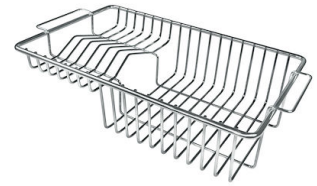

Small radius Bowls with squared shapes with a modern design and an increased capacity, for a minimal aesthetics connected with an extreme practicality.

TECHNICAL DATA

Cut out size
Dimensioni per foratura top

GALLERY

OPTIONAL ACCESSORIES

Cestello inox

Glass chopping board

HPDE Chopping board

HPDE Twin chopping board

Iroko-wood chopping board with stainless steel colander

Iroko-wood sliding chopping board

Iroko-wood twin chopping board

Stainless steel colander

Stainless steel plate rack

Stainless steel plate rack

White basket

White bowl

Graters kit with ring-holder and food collection tray

Stainless steel perforated tray