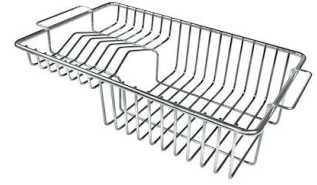

Small radius Bowls with squared shapes with a modern design and an increased capacity, for a minimal aesthetics connected with an extreme practicality.

TECHNICAL DATA

Cut out size
Dimensioni per foratura top

GALLERY

OPTIONAL ACCESSORIES

Cestello inox

Glass chopping board

HPDE Chopping board

HPDE Twin chopping board

Iroko-wood chopping board with stainless steel colander

Iroko-wood sliding chopping board

Iroko-wood twin chopping board

Stainless steel colander

Stainless steel plate rack

Stainless steel plate rack

White basket

White bowl

Graters kit with ring-holder and food collection tray

Stainless steel perforated tray