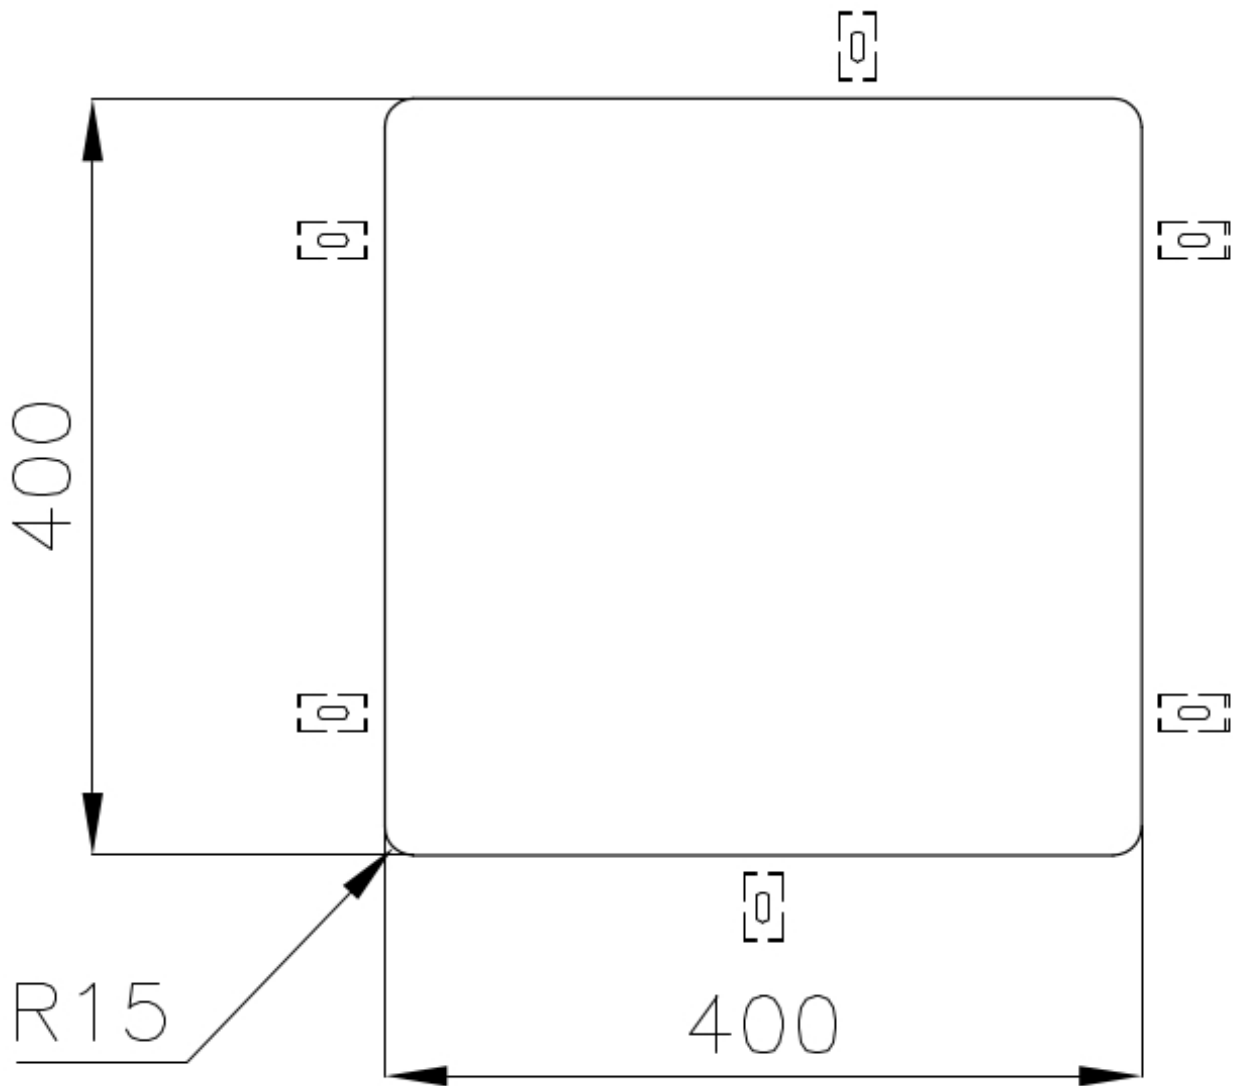

Texture Fumé

Base 45 cm

Dimensions 440x440 mm

Standard fittings Fixing hooks, gasket, drain, overflow and siphon, boxed packing

Mixer holes No standard holes

Built-in hole [View technical data sheet](#)

Drainer No

Width 44 cm

Bowl dimension 400x400mm

Number of bowls 1 bowl

Waste fitting 3,5" drain

FEATURES

Basket 3,5" waste fitting The drain is equipped with a large 3.5" drain, with the practical basket cap that prevents the discharge of solid parts.

High thickness 1mm thick steel. A significant thickness, which guarantees the maximum sturdiness and durability.

Perimetral overflow The overflow is always a security on the Foster sinks that prevents the overflow of water in case of oversights. The perimeter drain solution improves aesthetics thanks to its square and essential shape.

Small radius Bowls with squared shapes with a modern design and an increased capacity, for a minimal aesthetics connected with an extreme practicality.

TECHNICAL DATA

Cut out size
Dimensioni per foratura top