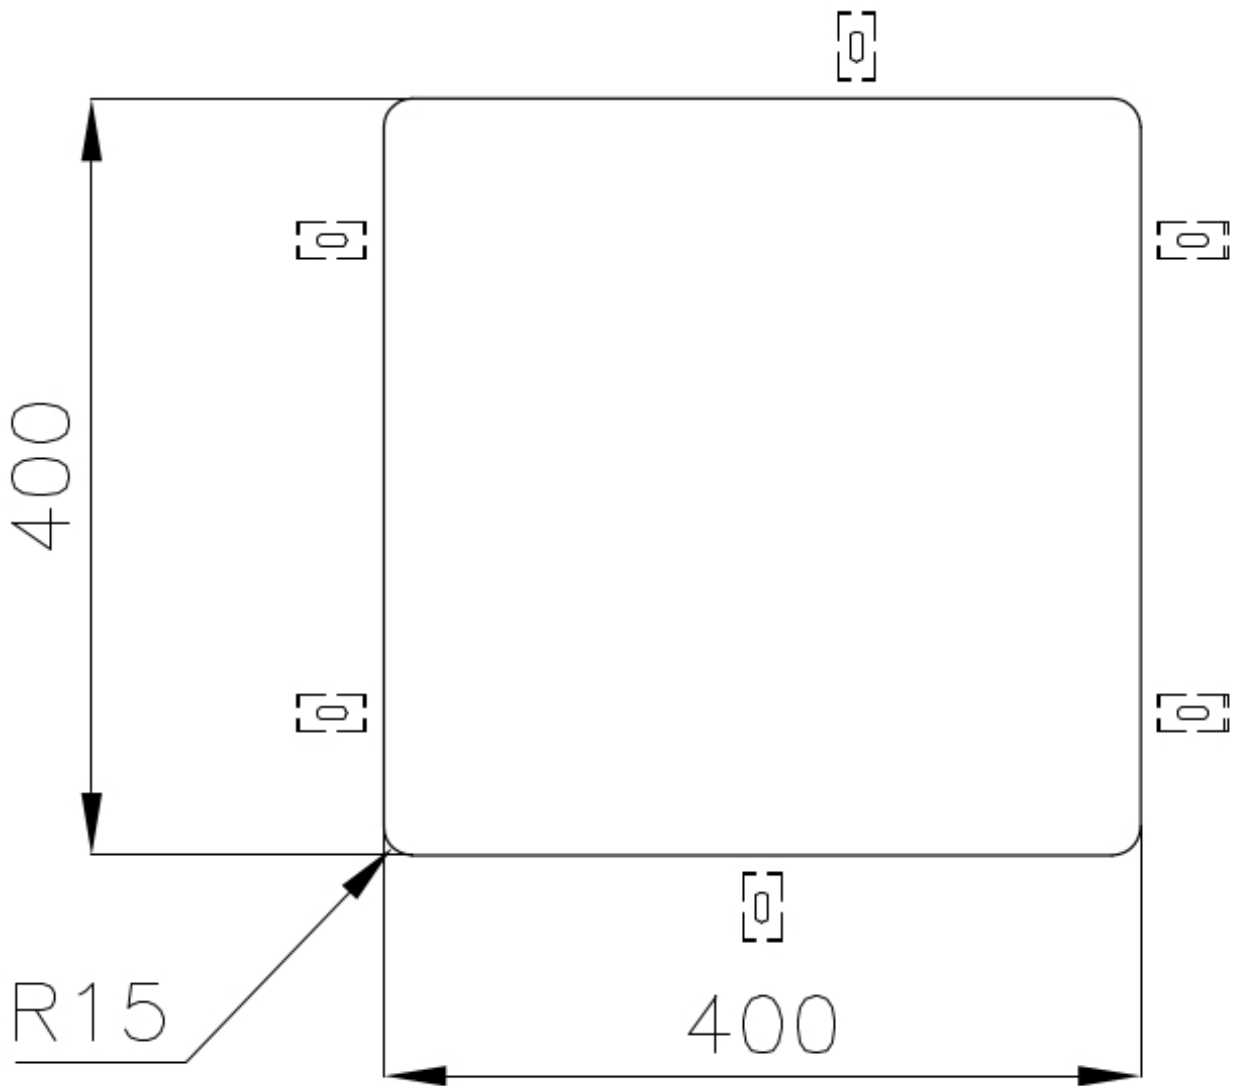

Texture Fumé

Base 45 cm

Dimensions 440x440 mm

Standard fittings Fixing hooks, gasket, drain, overflow and siphon, boxed packing

Mixer holes No standard holes

Built-in hole [View technical data sheet](#)

Drainer No

Width 44 cm

Bowl dimension 400x400mm

Number of bowls 1 bowl

Waste fitting 3,5" drain

FEATURES

Basket 3,5" waste fitting The drain is equipped with a large 3.5" drain, with the practical basket cap that prevents the discharge of solid parts.

High thickness 1mm thick steel. A significant thickness, which guarantees the maximum sturdiness and durability.

Perimetral overflow The overflow is always a security on the Foster sinks that prevents the overflow of water in case of oversights. The perimeter drain solution improves aesthetics thanks to its square and essential shape.

Small radius Bowls with squared shapes with a modern design and an increased capacity, for a minimal aesthetics connected with an extreme practicality.

TECHNICAL DATA

Cut out size
Dimensioni per foratura top