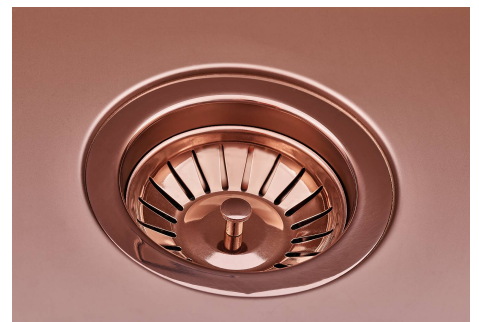

Cut out size
Dimensioni per foratura top

GALLERY