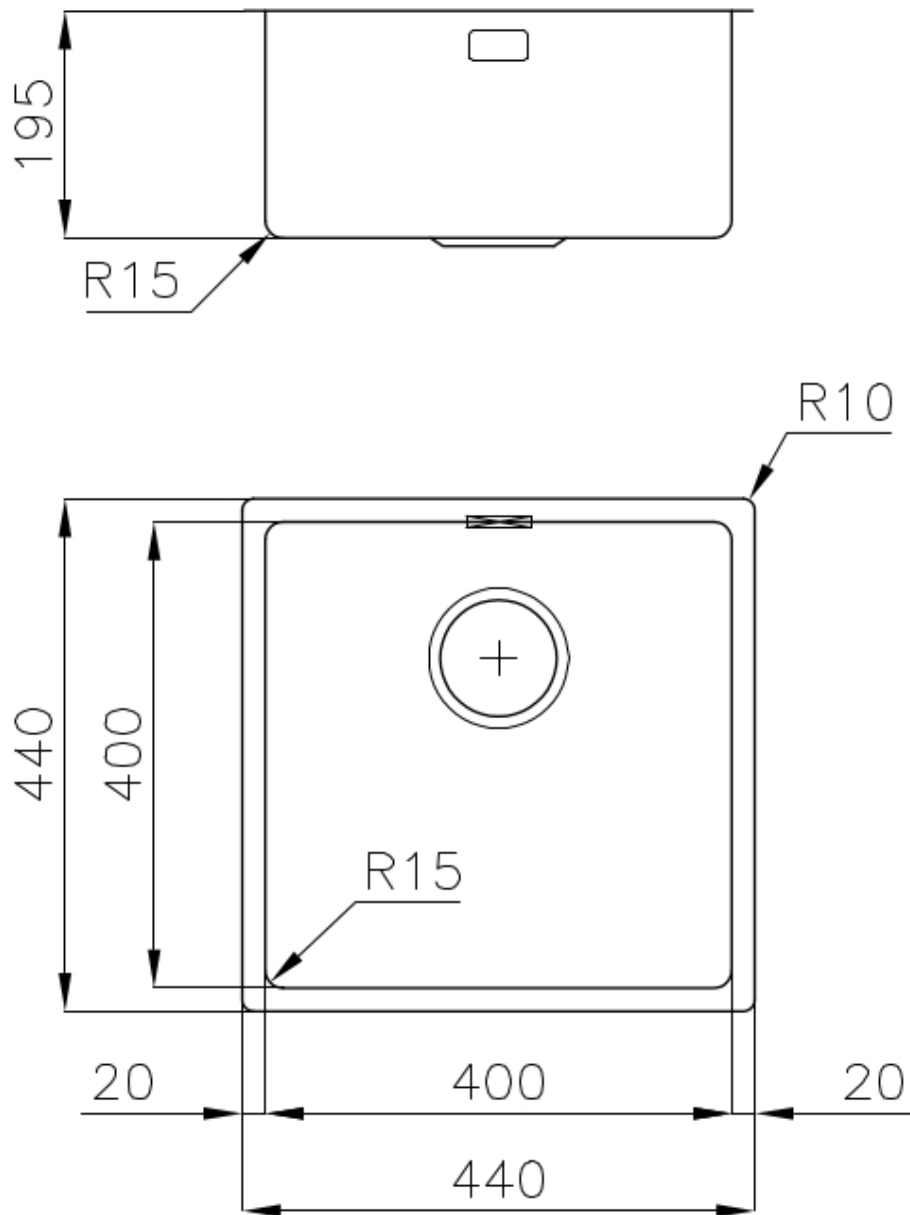

---

Texture Fumé

---

Base 45 cm

---

Dimensions 440x440 mm

---

Standard fittings Fixing hooks, gasket, drain, overflow and siphon, boxed packing

---

Mixer holes No standard holes

---

Built-in hole [View technical data sheet](#)

---

Drainer No

---

Width 44 cm

---

Bowl dimension 400x400mm

---

Number of bowls 1 bowl

---

Waste fitting 3,5" drain

---

## TECHNICAL DATA

Cut out size  
Dimensioni per foratura top