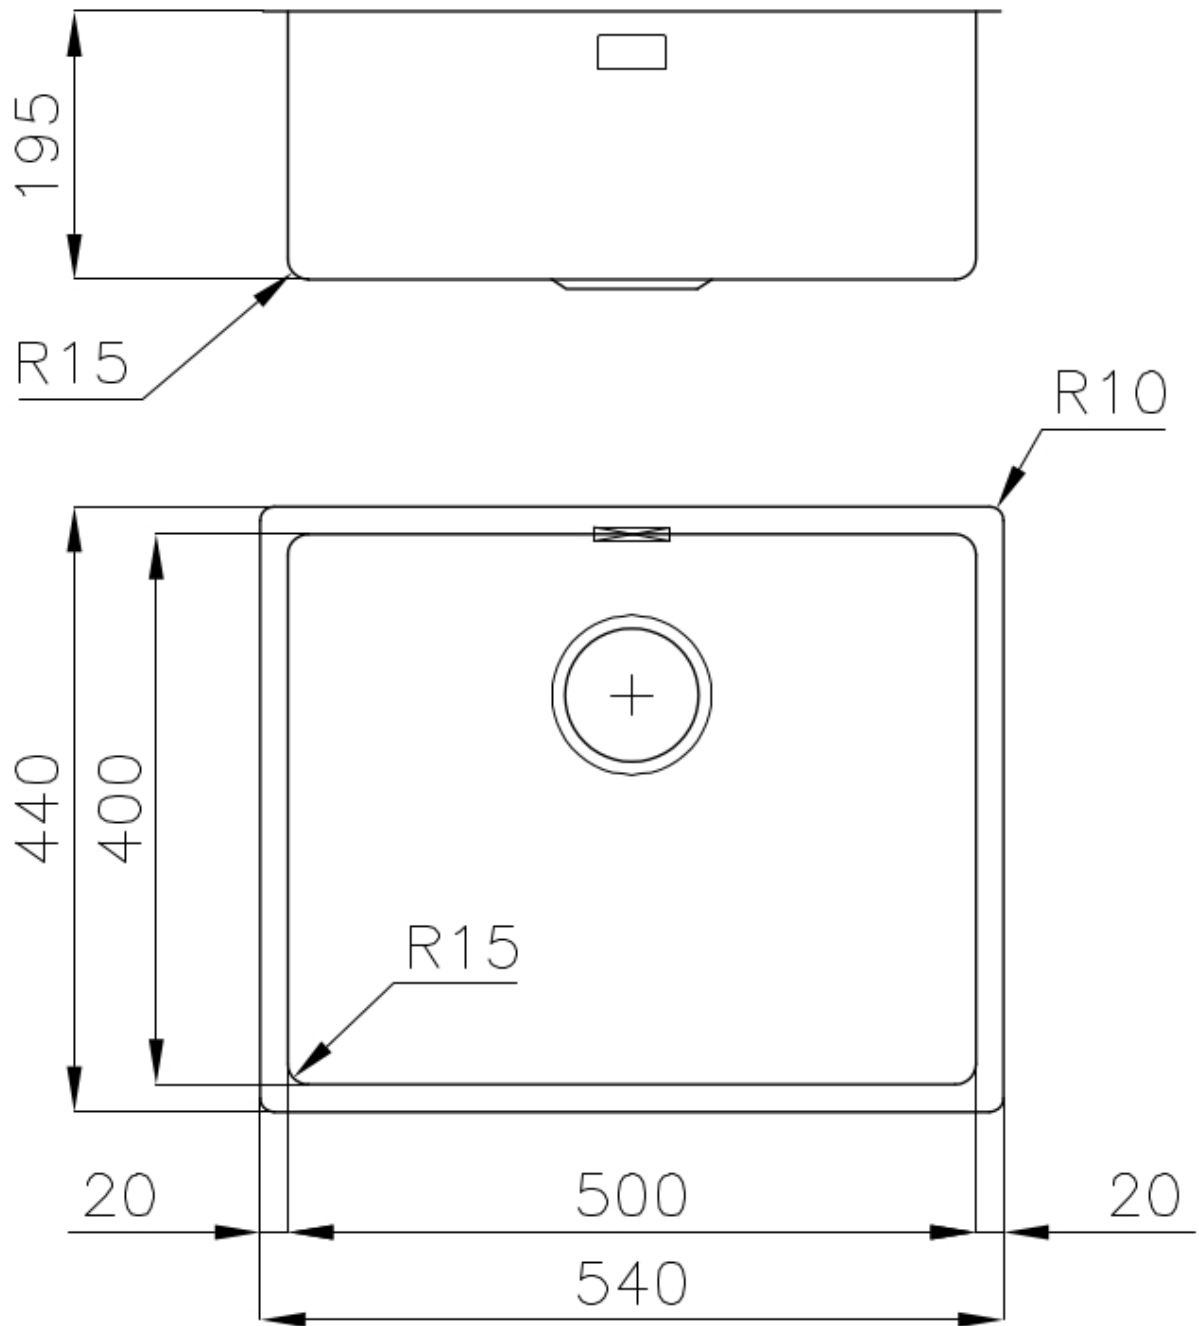

Texture Fumé

Base 60 cm

Dimensions 540x440 mm

Standard fittings Fixing hooks, gasket, drain, overflow and siphon, boxed packing

Mixer holes No standard holes

Built-in hole [View technical data sheet](#)

Drainer No

Width 54 cm

Bowl dimension 500x400mm

Number of bowls 1 bowl

Waste fitting 3,5" drain

FEATURES

Basket 3,5" waste fitting The drain is equipped with a large 3.5" drain, with the practical basket cap that prevents the discharge of solid parts.

High thickness 1mm thick steel. A significant thickness, which guarantees the maximum sturdiness and durability.

Perimetral overflow The overflow is always a security on the Foster sinks that prevents the overflow of water in case of oversights. The perimeter drain solution improves aesthetics thanks to its square and essential shape.

Small radius Bowls with squared shapes with a modern design and an increased capacity, for a minimal aesthetics connected with an extreme practicality.

TECHNICAL DATA

Cut out size
Dimensioni per foratura top