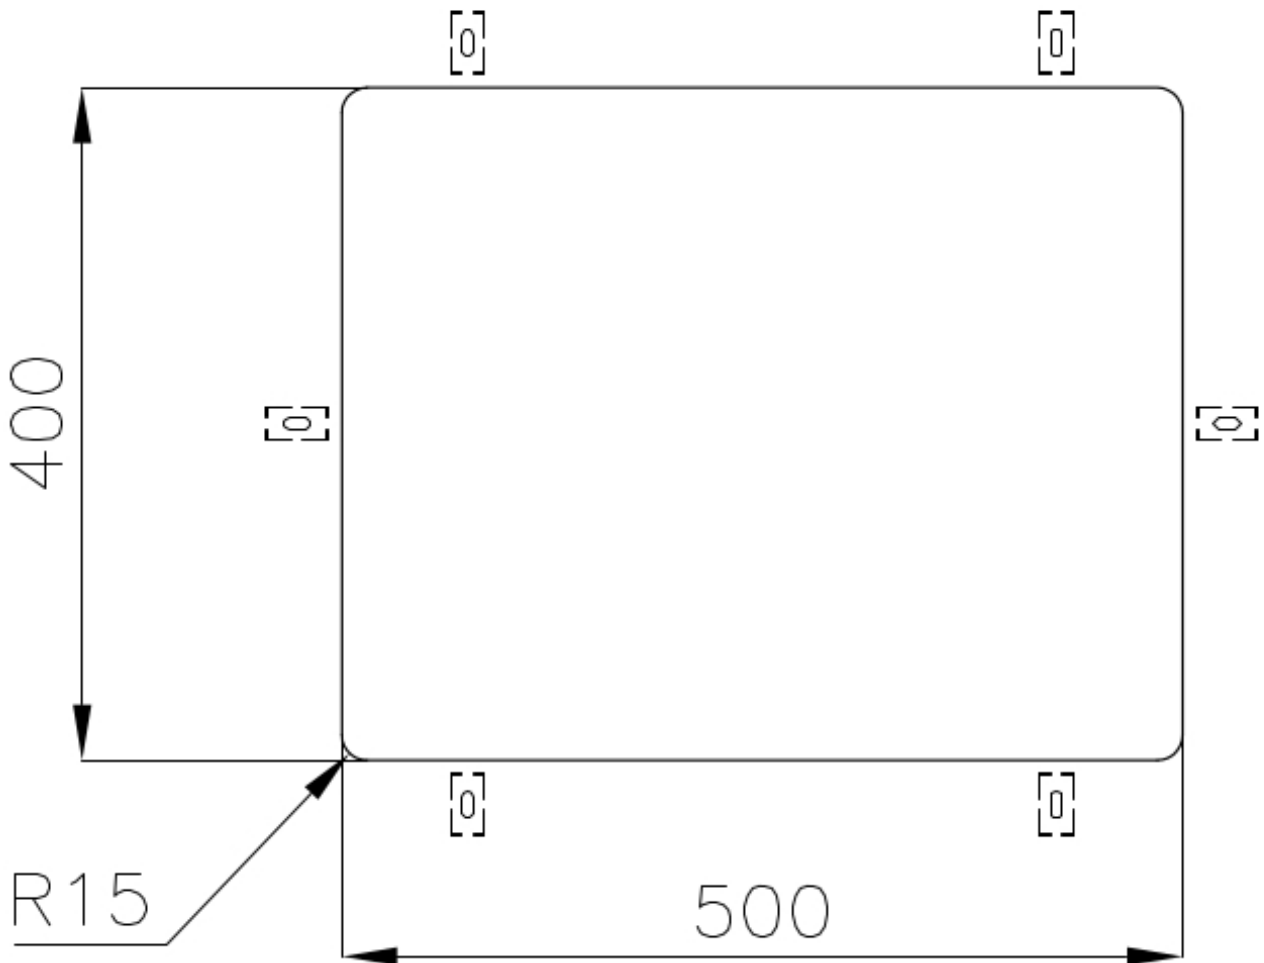

Texture Fumé

Base 60 cm

Dimensions 540x440 mm

Standard fittings Fixing hooks, gasket, drain, overflow and siphon, boxed packing

Mixer holes No standard holes

Built-in hole [View technical data sheet](#)

Drainer No

Width 54 cm

Bowl dimension 500x400mm

Number of bowls 1 bowl

Waste fitting 3,5" drain

FEATURES

Basket 3,5" waste fitting The drain is equipped with a large 3.5" drain, with the practical basket cap that prevents the discharge of solid parts.

High thickness 1mm thick steel. A significant thickness, which guarantees the maximum sturdiness and durability.

Perimetral overflow The overflow is always a security on the Foster sinks that prevents the overflow of water in case of oversights. The perimeter drain solution improves aesthetics thanks to its square and essential shape.

Small radius Bowls with squared shapes with a modern design and an increased capacity, for a minimal aesthetics connected with an extreme practicality.

TECHNICAL DATA

Cut out size
Dimensioni per foratura top