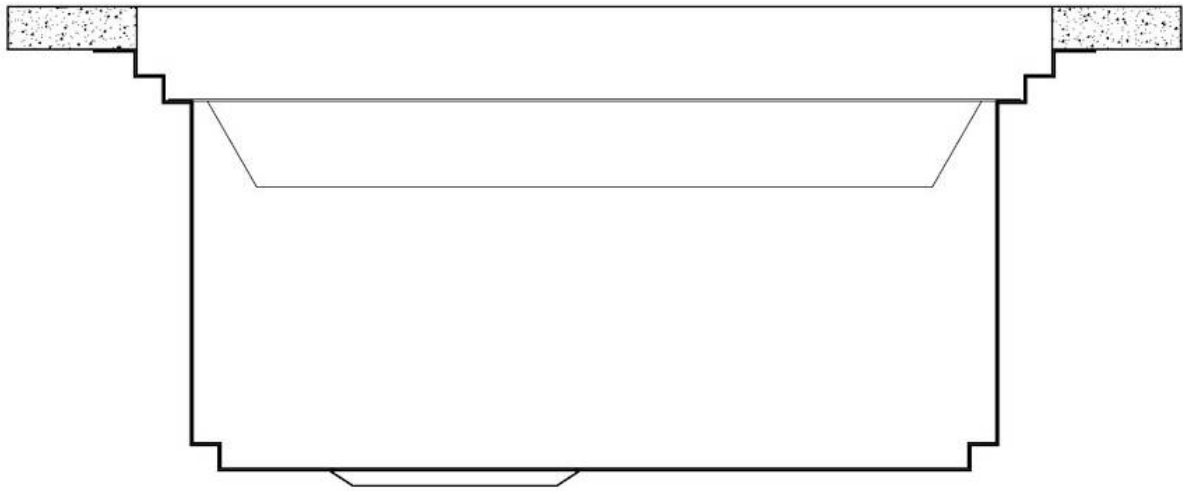

Milanello Level 2

Compatible accessories/Accessori compatibili:

8100 306
8156 000