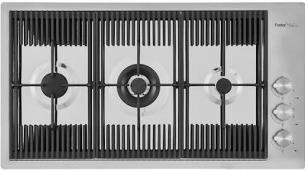

Triple recess - sliding accessories

The Foster Milano sink has an ingenious design that makes it simple to use a large set of optional accessories. On the topmost supporting step, the innovative Black grids slide, creating a large and practical surface to rinse food and crockery. The second step is meant to support and allow the sliding of a complete combination of accessories, which make some operations practical and safe: rinse, drain, slice, grate... everything can be done inside the sink. The third supporting step is on the bottom of the bowl. On this step one can rest the Black grids, making it possible to rinse foodstuffs without their coming in contact with the bottom of the sink, which may be dirty.

RECOMMENDED PAIRINGS

Cooker hob Milanello

Mixer Tap Milanello