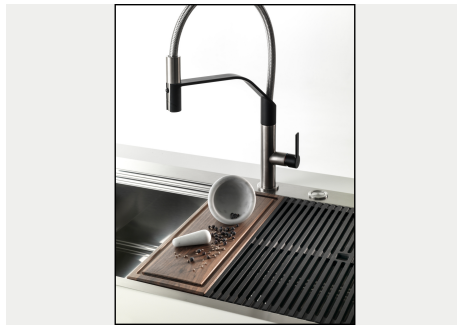

GALLERY

EQUIPMENT