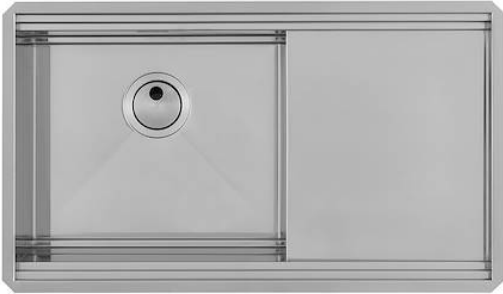

Sink Milanello Workstation

Kitchen Sinks

Code: 1040 852

DETAILS

Edge/Installation Type	Undermount
Finish	Foster brushed
Material	AISI 304 stainless steel
Texture	Brushed in line
Base	90 cm
Dimensions	790x466 mm
Standard fittings	Fixing hooks, gasket, drain, overflow and siphon, boxed packing
Mixer holes	No standard holes
Built-in hole	View technical data sheet

Drainer Yes

Width 79 cm

Bowl dimension 430x374mm

Number of bowls 1 bowl

Waste fitting Drain SPACE 3,5"

EQUIPMENT

2 x Black grid Milanello 8100
602

FEATURES

Automatic waste fitting The waste-fitting with round remote knob is supplied; a practical accessory which makes it unnecessary to get wet in order to drain the water from the bowl.

Diamond-shape bottom The draining of water is an important feature in a sink, and it's always taken good care of in Foster products. In the bent-welded sinks, which would have a flat bottom, the proper draining is guaranteed by the elegant beveling, which helps the water flow.

High thickness 1mm thick steel. A significant thickness, which guarantees the maximum sturdiness and durability.

Perimetral overflow The overflow is always a security on the Foster sinks that prevents the overflow of water in case of oversights. The perimeter drain solution improves aesthetics thanks to its square and essential shape.