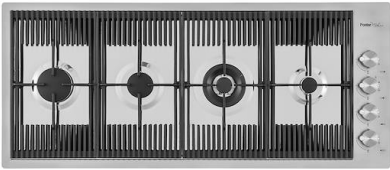

WARNING:

The accessories 8159101, 8100303,8151000 are only usable in combination with 8644101

The accessories 8100154, 8154000 are only usable in combination with 8644004

RECOMMENDED PAIRINGS

Cooker hob Milanello

Mixer Tap Milanello