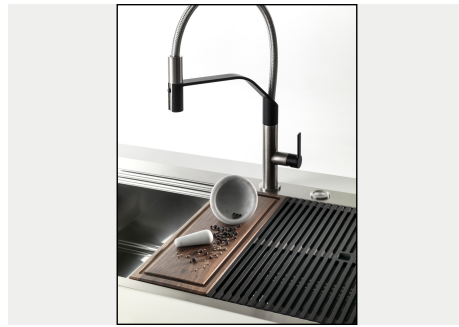

GALLERY

EQUIPMENT