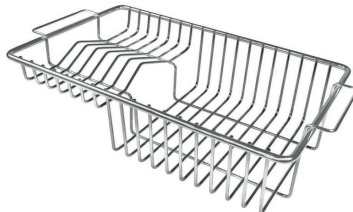

## EQUIPMENT

Black grid Milanello

## OPTIONAL ACCESSORIES

HPDE Chopping board

HPDE Twin chopping board

Iroko-wood twin chopping board

Stainless steel colander

Stainless steel perforated tray

Stainless steel plate rack

Stainless steel plate rack