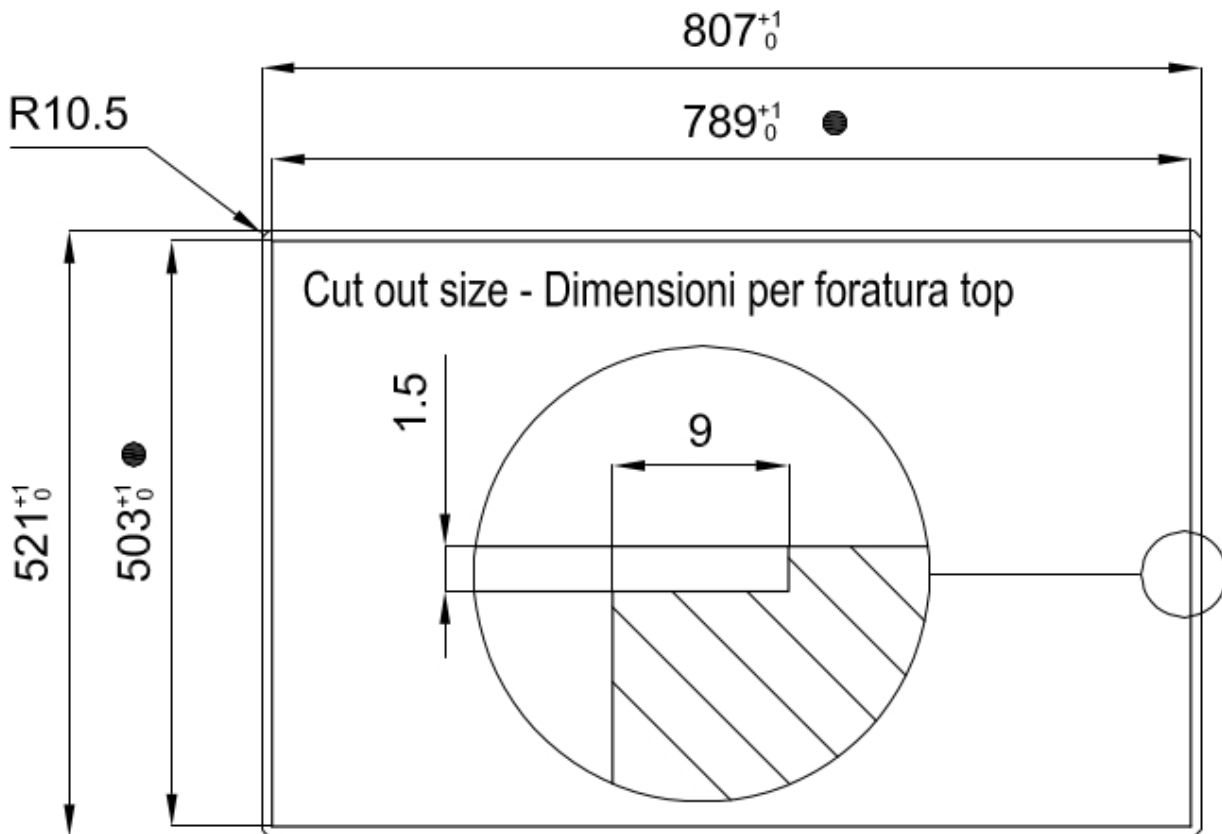

- Built-in cut out for FTS - Foratura per installazione FTS

GALLERY