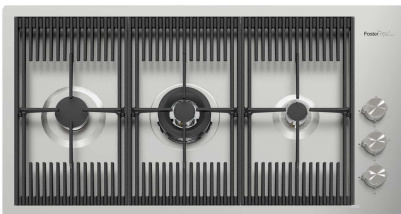

RECOMMENDED PAIRINGS

Cooker hob Milanello 7680 000

Mixer Tap Milanello 8425 100