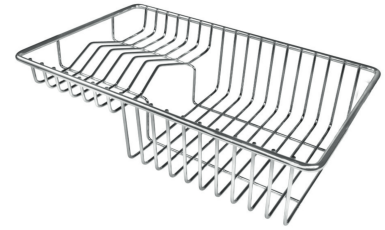

Triple recess - sliding accessories

The Foster Milano sink has an ingenious design that makes it simple to use a large set of optional accessories. On the topmost supporting step, the innovative Black grids slide, creating a large and practical surface to rinse food and crockery. The second step is meant to support and allow the sliding of a complete combination of accessories, which make some operations practical and safe: rinse, drain, slice, grate... everything can be done inside the sink. The third supporting step is on the bottom of the bowl. On this step one can rest the Black grids, making it possible to rinse foodstuffs without their coming in contact with the bottom of the sink, which may be dirty.

TECHNICAL DATA

- Built-in cut out for FTS - Foratura per installazione FTS

GALLERY

EQUIPMENT

Black grid Milanello 8100 602

Space Push automatic waste fitting 8407 116

OPTIONAL ACCESSORIES

Glass chopping board 8633 300

HPDE Chopping board 8657 001

HPDE Twin chopping board 8644 101

Iroko-wood twin chopping board 8644 004

Stainless steel colander 8154 000

Stainless steel perforated tray 8156 000

Stainless steel plate rack 8100 154

Stainless steel plate rack 8100 303

Stainless steel Plate rack 8100 306

Walnut-wood chopping board 8642 003

Graters kit with ring-holder and food collection tray 8159 101

Stainless steel perforated tray 8151 000