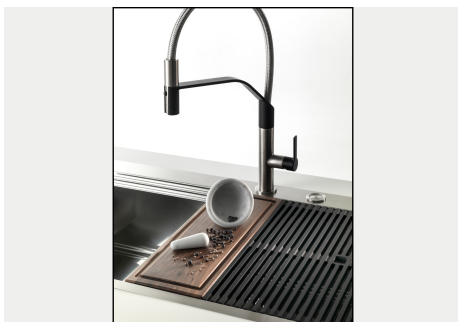

- Built-in cut out for FTS - Foratura per installazione FTS

GALLERY