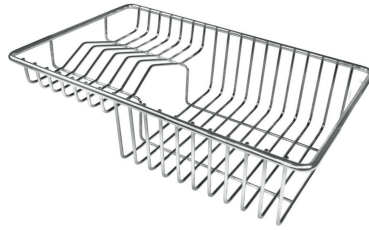

Triple recess - sliding accessories

The Foster Milano sink has an ingenious design that makes it simple to use a large set of optional accessories. On the topmost supporting step, the innovative Black grids slide, creating a large and practical surface to rinse food and crockery. The second step is meant to support and allow the sliding of a complete combination of accessories, which make some operations practical and safe: rinse, drain, slice, grate... everything can be done inside the sink. The third supporting step is on the bottom of the bowl. On this step one can rest the Black grids, making it possible to rinse foodstuffs without their coming in contact with the bottom of the sink, which may be dirty.

TECHNICAL DATA

- Built-in cut out for FTS - Foratura per installazione FTS

GALLERY

EQUIPMENT

Black grid Milanello 8100 602

Space Push automatic waste fitting 8407 116

OPTIONAL ACCESSORIES

Glass chopping board 8633 300

HPDE Chopping board 8657 001

HPDE Twin chopping board 8644 101

Iroko-wood twin chopping board 8644 004

Stainless steel colander 8154 000

Stainless steel perforated tray 8156 000

Stainless steel plate rack 8100 154

Stainless steel plate rack 8100 303

Stainless steel Plate rack 8100 306

Walnut-wood chopping board 8642 003

Graters kit with ring-holder and food collection tray 8159 101

Stainless steel perforated tray 8151 000